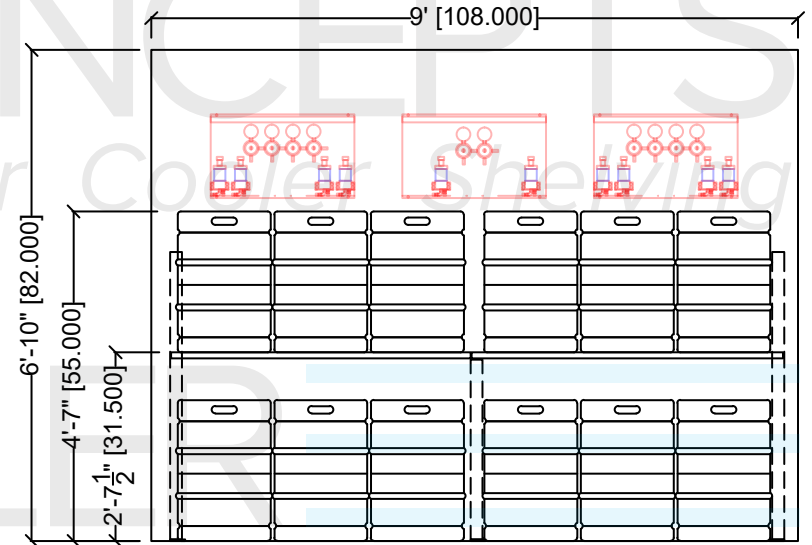

TOP VIEW - MODEL SHOWN: DKS / SKS

**CAPACITY:**

FLOOR STORAGE (FIRST TIER): 26 KEGS (-or- 67+ SIXTELS)

KEG SHELF @ 31.5" AFF (SECOND TIER): 20 KEGS / 15 SIXTELS (as shown),  
(-or- 26 KEGS), (-or- 67 SIXTELS)

SERVICES: 20 - 24 TAPS

ELEVATION VIEW - LEFT/RIGHT WALLS

ELEVATION VIEW - BACK WALL

**10x10 Pre-Planned Beer Cooler Shelving Package - A**

TOP VIEW - MODEL SHOWN: DKS / SKS

**CAPACITY:**

FLOOR STORAGE (FIRST TIER): 26 KEGS (-or- 67+ SIXTELS)  
 KEG SHELF @ 31.5" AFF (SECOND TIER): 20 KEGS / 15 SIXTELS (as shown), (-or- 26 KEGS), (-or- 67 SIXTELS)  
 CASE SHELF @ 67.5" AFF (THIRD TIER): 24 CASES

SERVICES: 20 - 24 TAPS

ELEVATION VIEW - LEFT/RIGHT WALLS

ELEVATION VIEW - BACK WALL

**10x10 Pre-Planned Beer Cooler Shelving Package - B**

TOP VIEW - MODEL SHOWN: NLR / NLS  
 FLOOR / FIRST TIER STORAGE : 26 KEGS (67 SIXTELS)  
 CASE SHELF / SECOND TIER STORAGE : 87 CASES

SERVICES 12-16 TAPS

ELEVATION VIEW - LEFT/RIGHT WALLS

ELEVATION VIEW - BACK WALL

**10x10 Pre-Planned Beer Cooler Shelving Package - C**