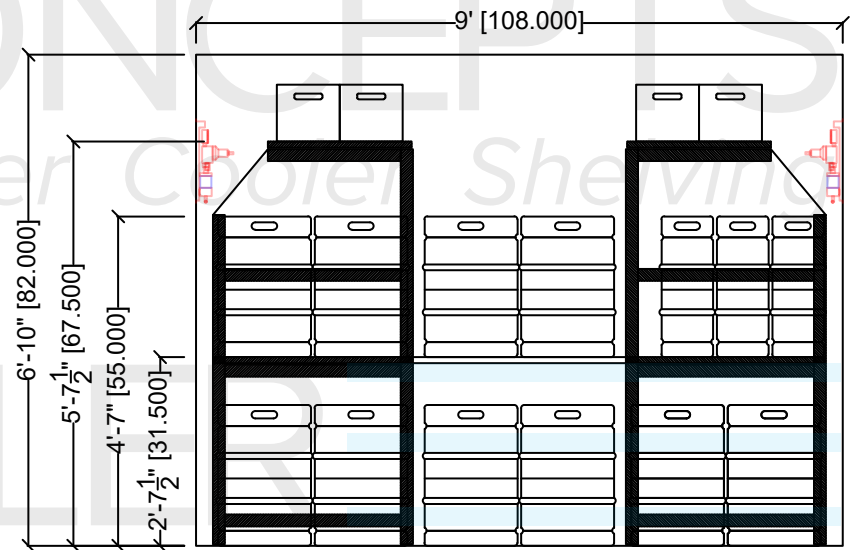

TOP VIEW - MODEL SHOWN: DKS / SKS

**CAPACITY:**

FLOOR STORAGE (FIRST TIER): 26 KEGS (-or- 67+ SIXTELS)

KEG SHELF @ 31.5" AFF (SECOND TIER): 20 KEGS / 15 SIXTELS (as shown),  
(-or- 26 KEGS), (-or- 67 SIXTELS)

SERVICES: 20 - 24 TAPS

ELEVATION VIEW - LEFT/RIGHT WALLS

ELEVATION VIEW - BACK WALL

**10x10 Pre-Planned Beer Cooler Shelving Package - A**

TOP VIEW - MODEL SHOWN: DKS / SKS

**CAPACITY:**

FLOOR STORAGE (FIRST TIER): 26 KEGS (-or- 67+ SIXTELS)  
 KEG SHELF @ 31.5" AFF (SECOND TIER): 20 KEGS / 15 SIXTELS (as shown), (-or- 26 KEGS), (-or- 67 SIXTELS)  
 CASE SHELF @ 67.5" AFF (THIRD TIER): 24 CASES

SERVICES: 20 - 24 TAPS

ELEVATION VIEW - LEFT/RIGHT WALLS

ELEVATION VIEW - BACK WALL

**10x10 Pre-Planned Beer Cooler Shelving Package - B**

TOP VIEW - MODEL SHOWN: NLR / NLS  
 FLOOR / FIRST TIER STORAGE : 26 KEGS (67 SIXTELS)  
 CASE SHELF / SECOND TIER STORAGE : 87 CASES

SERVICES 12-16 TAPS

ELEVATION VIEW - LEFT/RIGHT WALLS

ELEVATION VIEW - BACK WALL

**10x10 Pre-Planned Beer Cooler Shelving Package - C**