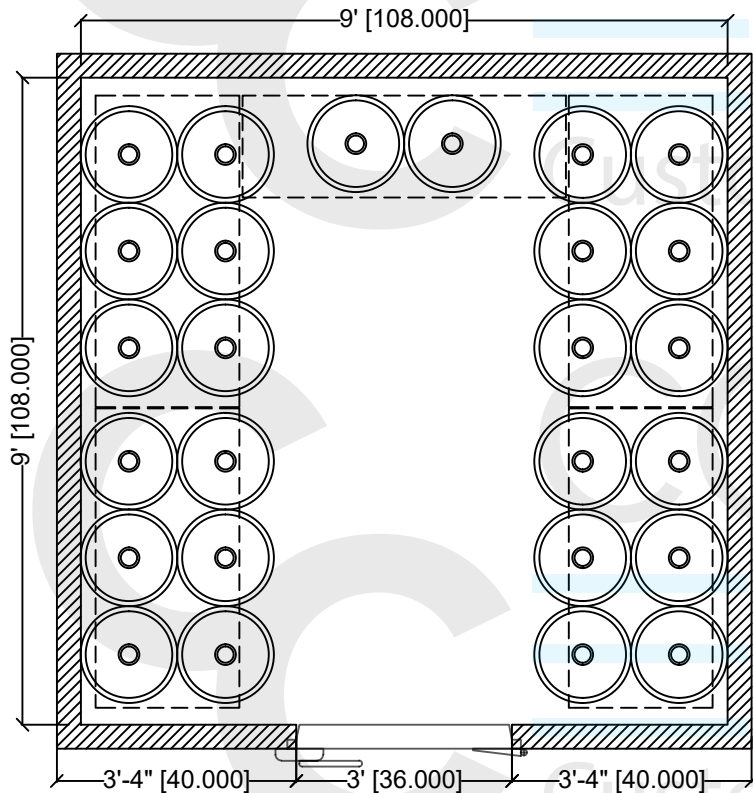

TOP VIEW - MODEL SHOWN: DKS / SKS

**CAPACITY:**

FLOOR STORAGE (FIRST TIER): 26 KEGS (-or- 67+ SIXTELS)

KEG SHELF @ 31.5" AFF (SECOND TIER): 20 KEGS / 15 SIXTELS (as shown),  
(-or- 26 KEGS), (-or- 67 SIXTELS)

SERVICES: 20 - 24 TAPS

ELEVATION VIEW - LEFT/RIGHT WALLS

ELEVATION VIEW - BACK WALL

**10x10 Pre-Planned Beer Cooler Shelving Package - A**

TOP VIEW - MODEL SHOWN: DKS / SKS

**CAPACITY:**

FLOOR STORAGE (FIRST TIER): 26 KEGS (-or- 67+ SIXTELS)  
 KEG SHELF @ 31.5" AFF (SECOND TIER): 20 KEGS / 15 SIXTELS (as shown), (-or- 26 KEGS), (-or- 67 SIXTELS)  
 CASE SHELF @ 67.5" AFF (THIRD TIER): 24 CASES

SERVICES: 20 - 24 TAPS

ELEVATION VIEW - LEFT/RIGHT WALLS

ELEVATION VIEW - BACK WALL

**10x10 Pre-Planned Beer Cooler Shelving Package - B**

TOP VIEW - MODEL SHOWN: NLR / NLS  
 FLOOR / FIRST TIER STORAGE : 26 KEGS (67 SIXTELS)  
 CASE SHELF / SECOND TIER STORAGE : 87 CASES

SERVICES 12-16 TAPS

ELEVATION VIEW - LEFT/RIGHT WALLS

ELEVATION VIEW - BACK WALL

**10x10 Pre-Planned Beer Cooler Shelving Package - C**