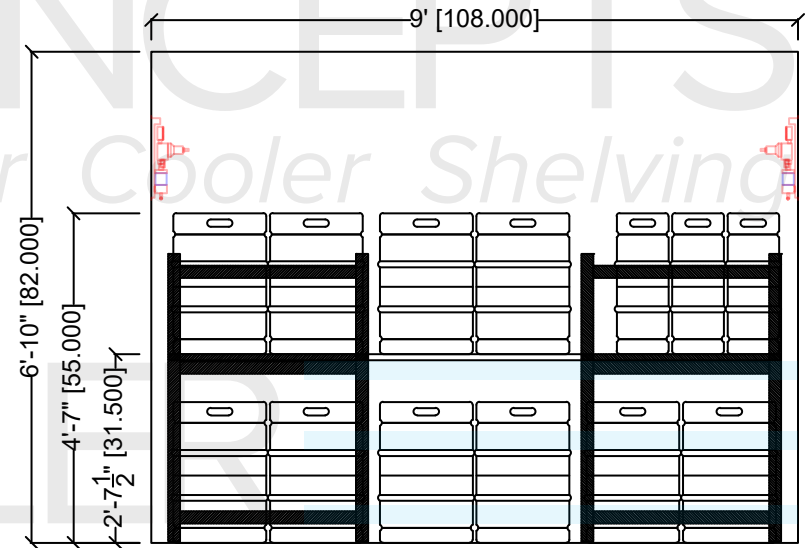

TOP VIEW - MODEL SHOWN: DKS / SKS

**CAPACITY:**

FLOOR STORAGE (FIRST TIER): 26 KEGS (-or- 67+ SIXTELS)

KEG SHELF @ 31.5" AFF (SECOND TIER): 20 KEGS / 15 SIXTELS (as shown),  
(-or- 26 KEGS), (-or- 67 SIXTELS)

SERVICES: 20 - 24 TAPS

ELEVATION VIEW - LEFT/RIGHT WALLS

ELEVATION VIEW - BACK WALL

**10x10 Pre-Planned Beer Cooler Shelving Package - A**

TOP VIEW - MODEL SHOWN: DKS / SKS

**CAPACITY:**

FLOOR STORAGE (FIRST TIER): 26 KEGS (-or- 67+ SIXTELS)  
 KEG SHELF @ 31.5" AFF (SECOND TIER): 20 KEGS / 15 SIXTELS (as shown), (-or- 26 KEGS), (-or- 67 SIXTELS)  
 CASE SHELF @ 67.5" AFF (THIRD TIER): 24 CASES

SERVICES: 20 - 24 TAPS

ELEVATION VIEW - LEFT/RIGHT WALLS

ELEVATION VIEW - BACK WALL

**10x10 Pre-Planned Beer Cooler Shelving Package - B**

TOP VIEW - MODEL SHOWN: NLR / NLS  
 FLOOR / FIRST TIER STORAGE : 26 KEGS (67 SIXTELS)  
 CASE SHELF / SECOND TIER STORAGE : 87 CASES

SERVICES 12-16 TAPS

ELEVATION VIEW - LEFT/RIGHT WALLS

ELEVATION VIEW - BACK WALL

**10x10 Pre-Planned Beer Cooler Shelving Package - C**