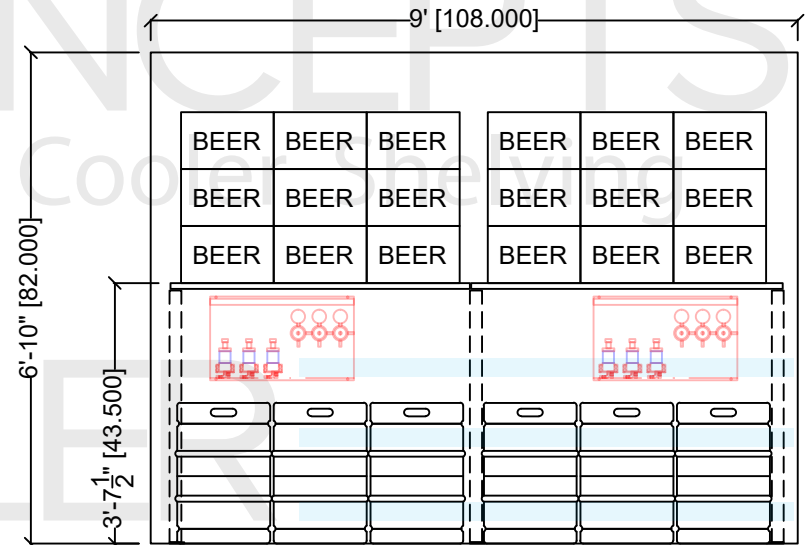

TOP VIEW - MODEL SHOWN: DKS / SKS

**CAPACITY:**

FLOOR STORAGE (FIRST TIER): 26 KEGS (-or- 67+ SIXTELS)

KEG SHELF @ 31.5" AFF (SECOND TIER): 20 KEGS / 15 SIXTELS (as shown),  
(-or- 26 KEGS), (-or- 67 SIXTELS)

SERVICES: 20 - 24 TAPS

ELEVATION VIEW - LEFT/RIGHT WALLS

ELEVATION VIEW - BACK WALL

**10x10 Pre-Planned Beer Cooler Shelving Package - A**

TOP VIEW - MODEL SHOWN: DKS / SKS

**CAPACITY:**

FLOOR STORAGE (FIRST TIER): 26 KEGS (-or- 67+ SIXTELS)  
 KEG SHELF @ 31.5" AFF (SECOND TIER): 20 KEGS / 15 SIXTELS (as shown), (-or- 26 KEGS), (-or- 67 SIXTELS)  
 CASE SHELF @ 67.5" AFF (THIRD TIER): 24 CASES

SERVICES: 20 - 24 TAPS

ELEVATION VIEW - LEFT/RIGHT WALLS

ELEVATION VIEW - BACK WALL

**10x10 Pre-Planned Beer Cooler Shelving Package - B**

TOP VIEW - MODEL SHOWN: NLR / NLS  
 FLOOR / FIRST TIER STORAGE : 26 KEGS (67 SIXTELS)  
 CASE SHELF / SECOND TIER STORAGE : 87 CASES

SERVICES 12-16 TAPS

ELEVATION VIEW - LEFT/RIGHT WALLS

ELEVATION VIEW - BACK WALL

**10x10 Pre-Planned Beer Cooler Shelving Package - C**