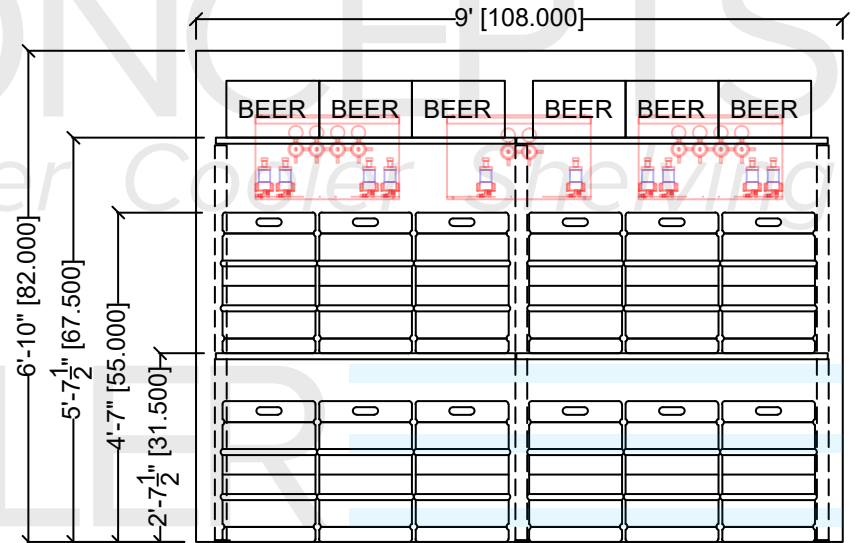

TOP VIEW - MODEL SHOWN: DKS / SKS

**CAPACITY:**

FLOOR STORAGE (FIRST TIER): 26 KEGS (-or- 67+ SIXTELS)

KEG SHELF @ 31.5" AFF (SECOND TIER): 20 KEGS / 15 SIXTELS (as shown),  
(-or- 26 KEGS), (-or- 67 SIXTELS)

SERVICES: 20 - 24 TAPS

ELEVATION VIEW - LEFT/RIGHT WALLS

ELEVATION VIEW - BACK WALL

**10x10 Pre-Planned Beer Cooler Shelving Package - A**

TOP VIEW - MODEL SHOWN: DKS / SKS

**CAPACITY:**

FLOOR STORAGE (FIRST TIER): 26 KEGS (-or- 67+ SIXTELS)  
 KEG SHELF @ 31.5" AFF (SECOND TIER): 20 KEGS / 15 SIXTELS (as shown), (-or- 26 KEGS), (-or- 67 SIXTELS)  
 CASE SHELF @ 67.5" AFF (THIRD TIER): 24 CASES

SERVICES: 20 - 24 TAPS

ELEVATION VIEW - LEFT/RIGHT WALLS

ELEVATION VIEW - BACK WALL

**10x10 Pre-Planned Beer Cooler Shelving Package - B**

TOP VIEW - MODEL SHOWN: NLR / NLS  
 FLOOR / FIRST TIER STORAGE : 26 KEGS (67 SIXTELS)  
 CASE SHELF / SECOND TIER STORAGE : 87 CASES

SERVICES 12-16 TAPS

ELEVATION VIEW - LEFT/RIGHT WALLS

ELEVATION VIEW - BACK WALL

**10x10 Pre-Planned Beer Cooler Shelving Package - C**