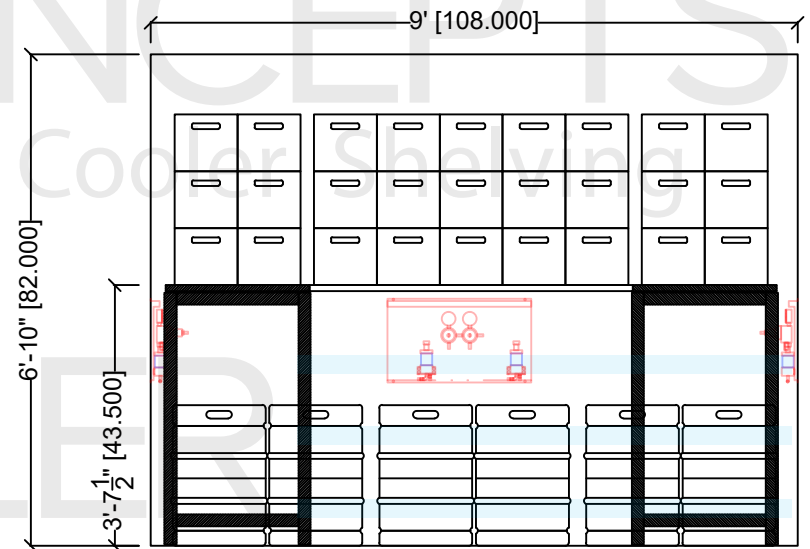

TOP VIEW - MODEL SHOWN: DKS / SKS

**CAPACITY:**

FLOOR STORAGE (FIRST TIER): 26 KEGS (-or- 67+ SIXTELS)

KEG SHELF @ 31.5" AFF (SECOND TIER): 20 KEGS / 15 SIXTELS (as shown),  
(-or- 26 KEGS), (-or- 67 SIXTELS)

SERVICES: 20 - 24 TAPS

ELEVATION VIEW - LEFT/RIGHT WALLS

ELEVATION VIEW - BACK WALL

**10x10 Pre-Planned Beer Cooler Shelving Package - A**

TOP VIEW - MODEL SHOWN: DKS / SKS

**CAPACITY:**

FLOOR STORAGE (FIRST TIER): 26 KEGS (-or- 67+ SIXTELS)  
 KEG SHELF @ 31.5" AFF (SECOND TIER): 20 KEGS / 15 SIXTELS (as shown), (-or- 26 KEGS), (-or- 67 SIXTELS)  
 CASE SHELF @ 67.5" AFF (THIRD TIER): 24 CASES

SERVICES: 20 - 24 TAPS

ELEVATION VIEW - LEFT/RIGHT WALLS

ELEVATION VIEW - BACK WALL

**10x10 Pre-Planned Beer Cooler Shelving Package - B**

TOP VIEW - MODEL SHOWN: NLR / NLS  
 FLOOR / FIRST TIER STORAGE : 26 KEGS (67 SIXTELS)  
 CASE SHELF / SECOND TIER STORAGE : 87 CASES

SERVICES 12-16 TAPS

ELEVATION VIEW - LEFT/RIGHT WALLS

ELEVATION VIEW - BACK WALL

**10x10 Pre-Planned Beer Cooler Shelving Package - C**