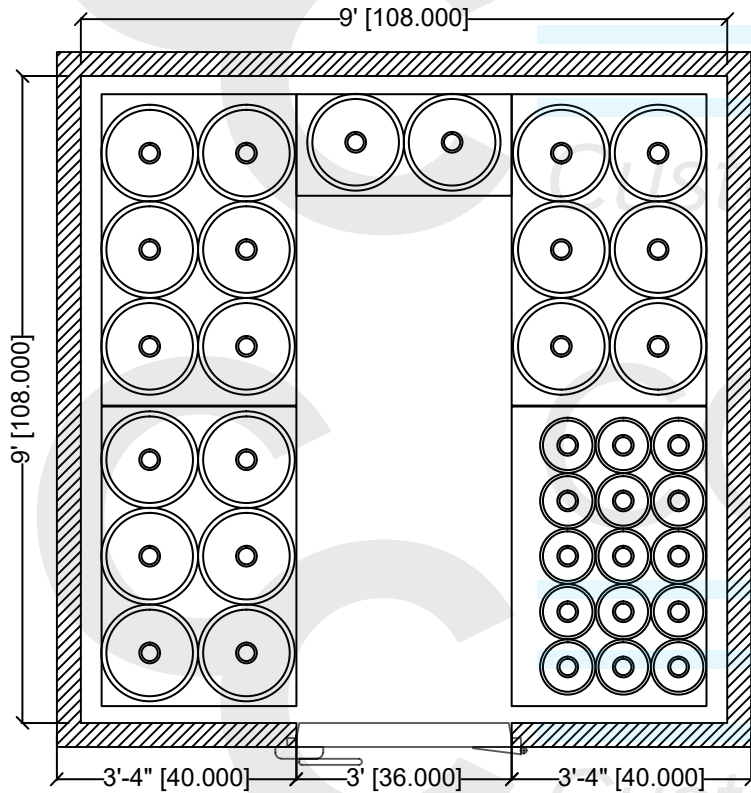

TOP VIEW - MODEL SHOWN: DKS / SKS

**CAPACITY:**

FLOOR STORAGE (FIRST TIER): 26 KEGS (-or- 67+ SIXTELS)

KEG SHELF @ 31.5" AFF (SECOND TIER): 20 KEGS / 15 SIXTELS (as shown),  
(-or- 26 KEGS), (-or- 67 SIXTELS)

SERVICES: 20 - 24 TAPS

ELEVATION VIEW - LEFT/RIGHT WALLS

ELEVATION VIEW - BACK WALL

**10x10 Pre-Planned Beer Cooler Shelving Package - A**

TOP VIEW - MODEL SHOWN: DKS / SKS

**CAPACITY:**

FLOOR STORAGE (FIRST TIER): 26 KEGS (-or- 67+ SIXTELS)  
 KEG SHELF @ 31.5" AFF (SECOND TIER): 20 KEGS / 15 SIXTELS (as shown), (-or- 26 KEGS), (-or- 67 SIXTELS)  
 CASE SHELF @ 67.5" AFF (THIRD TIER): 24 CASES

SERVICES: 20 - 24 TAPS

ELEVATION VIEW - LEFT/RIGHT WALLS

ELEVATION VIEW - BACK WALL

**10x10 Pre-Planned Beer Cooler Shelving Package - B**

TOP VIEW - MODEL SHOWN: NLR / NLS  
 FLOOR / FIRST TIER STORAGE : 26 KEGS (67 SIXTELS)  
 CASE SHELF / SECOND TIER STORAGE : 87 CASES

SERVICES 12-16 TAPS

ELEVATION VIEW - LEFT/RIGHT WALLS

ELEVATION VIEW - BACK WALL

**10x10 Pre-Planned Beer Cooler Shelving Package - C**