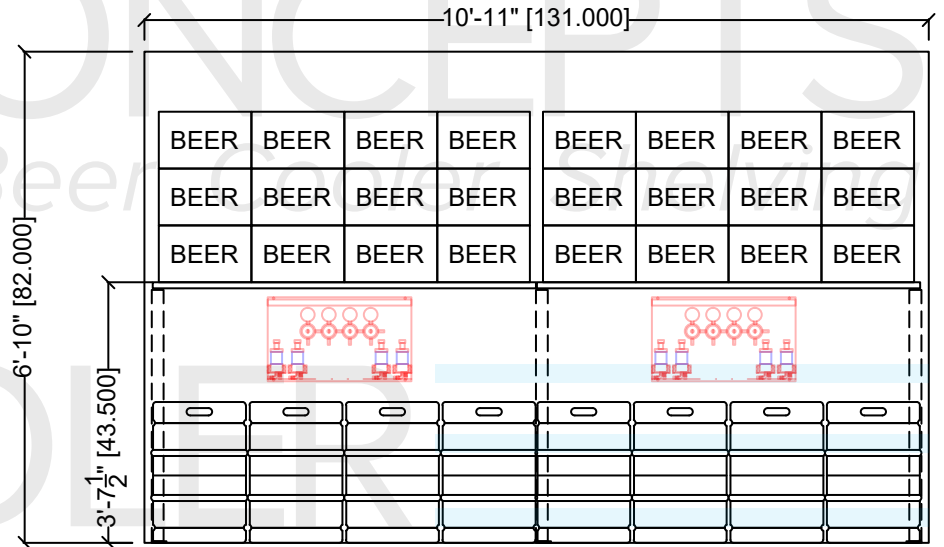

TOP VIEW - MODEL SHOWN: DKS / SKS

**CAPACITY:**

FLOOR STORAGE (FIRST TIER): 34 KEGS (-or- 79 SIXTELS)

KEG SHELF @ 31.5\"/>

SERVICES: 24 - 30 TAPS

ELEVATION VIEW - LEFT/RIGHT WALLS

ELEVATION VIEW - BACK WALL

**10x12 Pre-Planned Beer Cooler Shelving Package - A**

**TOP VIEW - MODEL SHOWN: DKS / SKS**

**CAPACITY:**  
 FLOOR STORAGE (FIRST TIER): 34 KEGS (-or- 79 SIXTELS)  
 KEG SHELF @ 31.5" AFF (SECOND TIER): 26 KEGS / 18 SIXTELS (as shown), (-or- 34 KEGS), (-or- 79 SIXTELS)  
 CASE SHELF @ 67.5" AFF (THIRD TIER): 32 CASES

**SERVICES:** 24 - 30 TAPS

**10x12 Pre-Planned Beer Cooler Shelving Package - B**

**ELEVATION VIEW - LEFT/RIGHT WALLS**

**ELEVATION VIEW - BACK WALL**

TOP VIEW - MODEL SHOWN: NLR / NLS

CAPACITY:  
 FLOOR STORAGE (FIRST TIER): 34 KEGS (-or- 79 SIXTELS)  
 CASE SHELF @ 43.5" AFF (SECOND TIER): 111 CASES

SERVICES: 12 - 16 TAPS

**10x12 Pre-Planned Beer Cooler Shelving Package - C**

ELEVATION VIEW - LEFT/RIGHT WALLS

ELEVATION VIEW - BACK WALL