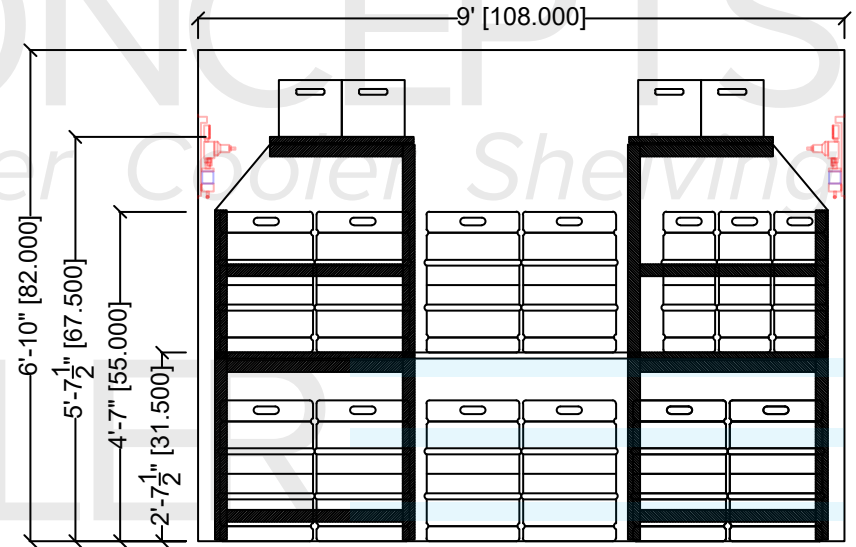

TOP VIEW - MODEL SHOWN: DKS / SKS

**CAPACITY:**

FLOOR STORAGE (FIRST TIER): 34 KEGS (-or- 79 SIXTELS)

KEG SHELF @ 31.5\"/>

SERVICES: 24 - 30 TAPS

ELEVATION VIEW - LEFT/RIGHT WALLS

ELEVATION VIEW - BACK WALL

**10x12 Pre-Planned Beer Cooler Shelving Package - A**

**TOP VIEW - MODEL SHOWN: DKS / SKS**

**CAPACITY:**  
 FLOOR STORAGE (FIRST TIER): 34 KEGS (-or- 79 SIXTELS)  
 KEG SHELF @ 31.5" AFF (SECOND TIER): 26 KEGS / 18 SIXTELS (as shown), (-or- 34 KEGS), (-or- 79 SIXTELS)  
 CASE SHELF @ 67.5" AFF (THIRD TIER): 32 CASES

**SERVICES:** 24 - 30 TAPS

**10x12 Pre-Planned Beer Cooler Shelving Package - B**

**ELEVATION VIEW - LEFT/RIGHT WALLS**

**ELEVATION VIEW - BACK WALL**

TOP VIEW - MODEL SHOWN: NLR / NLS

CAPACITY:  
 FLOOR STORAGE (FIRST TIER): 34 KEGS (-or- 79 SIXTELS)  
 CASE SHELF @ 43.5" AFF (SECOND TIER): 111 CASES

SERVICES: 12 - 16 TAPS

**10x12 Pre-Planned Beer Cooler Shelving Package - C**

ELEVATION VIEW - LEFT/RIGHT WALLS

ELEVATION VIEW - BACK WALL