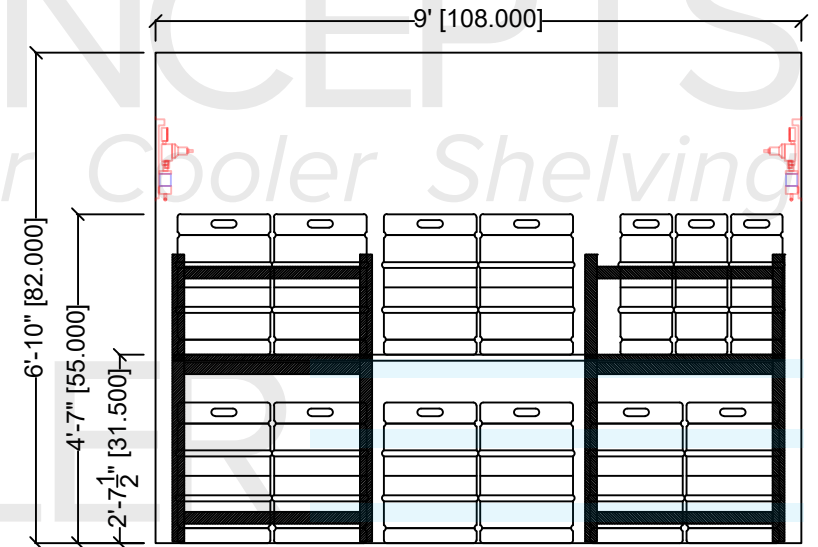

TOP VIEW - MODEL SHOWN: DKS / SKS

**CAPACITY:**

FLOOR STORAGE (FIRST TIER): 34 KEGS (-or- 79 SIXTELS)

KEG SHELF @ 31.5\"/>

SERVICES: 24 - 30 TAPS

ELEVATION VIEW - LEFT/RIGHT WALLS

ELEVATION VIEW - BACK WALL

**10x12 Pre-Planned Beer Cooler Shelving Package - A**

**TOP VIEW - MODEL SHOWN: DKS / SKS**

**CAPACITY:**  
 FLOOR STORAGE (FIRST TIER): 34 KEGS (-or- 79 SIXTELS)  
 KEG SHELF @ 31.5" AFF (SECOND TIER): 26 KEGS / 18 SIXTELS (as shown), (-or- 34 KEGS), (-or- 79 SIXTELS)  
 CASE SHELF @ 67.5" AFF (THIRD TIER): 32 CASES

**SERVICES:** 24 - 30 TAPS

**10x12 Pre-Planned Beer Cooler Shelving Package - B**

**ELEVATION VIEW - LEFT/RIGHT WALLS**

**ELEVATION VIEW - BACK WALL**

TOP VIEW - MODEL SHOWN: NLR / NLS

CAPACITY:  
 FLOOR STORAGE (FIRST TIER): 34 KEGS (-or- 79 SIXTELS)  
 CASE SHELF @ 43.5" AFF (SECOND TIER): 111 CASES

SERVICES: 12 - 16 TAPS

**10x12 Pre-Planned Beer Cooler Shelving Package - C**

ELEVATION VIEW - LEFT/RIGHT WALLS

ELEVATION VIEW - BACK WALL