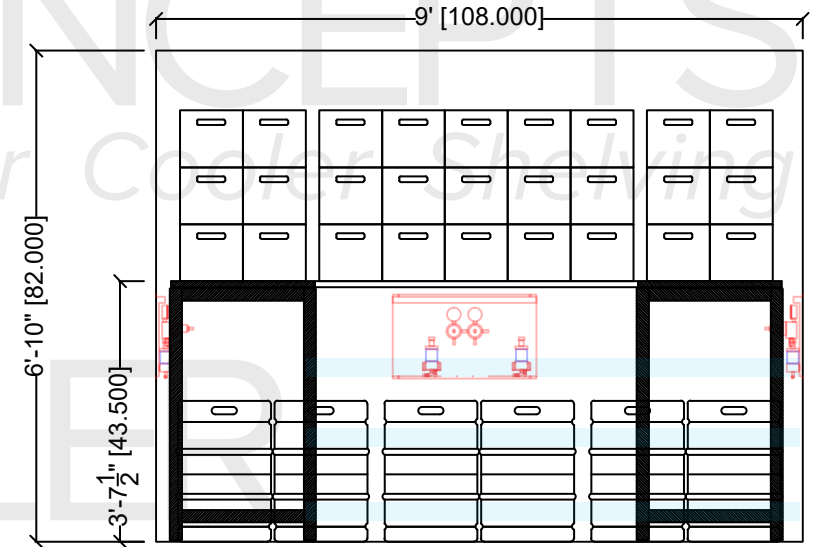

TOP VIEW - MODEL SHOWN: DKS / SKS

**CAPACITY:**

FLOOR STORAGE (FIRST TIER): 34 KEGS (-or- 79 SIXTELS)

KEG SHELF @ 31.5\"/>

SERVICES: 24 - 30 TAPS

ELEVATION VIEW - LEFT/RIGHT WALLS

ELEVATION VIEW - BACK WALL

**10x12 Pre-Planned Beer Cooler Shelving Package - A**

**TOP VIEW - MODEL SHOWN: DKS / SKS**

**CAPACITY:**  
 FLOOR STORAGE (FIRST TIER): 34 KEGS (-or- 79 SIXTELS)  
 KEG SHELF @ 31.5" AFF (SECOND TIER): 26 KEGS / 18 SIXTELS (as shown), (-or- 34 KEGS), (-or- 79 SIXTELS)  
 CASE SHELF @ 67.5" AFF (THIRD TIER): 32 CASES

**SERVICES:** 24 - 30 TAPS

**10x12 Pre-Planned Beer Cooler Shelving Package - B**

**ELEVATION VIEW - LEFT/RIGHT WALLS**

**ELEVATION VIEW - BACK WALL**

TOP VIEW - MODEL SHOWN: NLR / NLS

CAPACITY:  
 FLOOR STORAGE (FIRST TIER): 34 KEGS (-or- 79 SIXTELS)  
 CASE SHELF @ 43.5" AFF (SECOND TIER): 111 CASES

SERVICES: 12 - 16 TAPS

**10x12 Pre-Planned Beer Cooler Shelving Package - C**

ELEVATION VIEW - LEFT/RIGHT WALLS

ELEVATION VIEW - BACK WALL