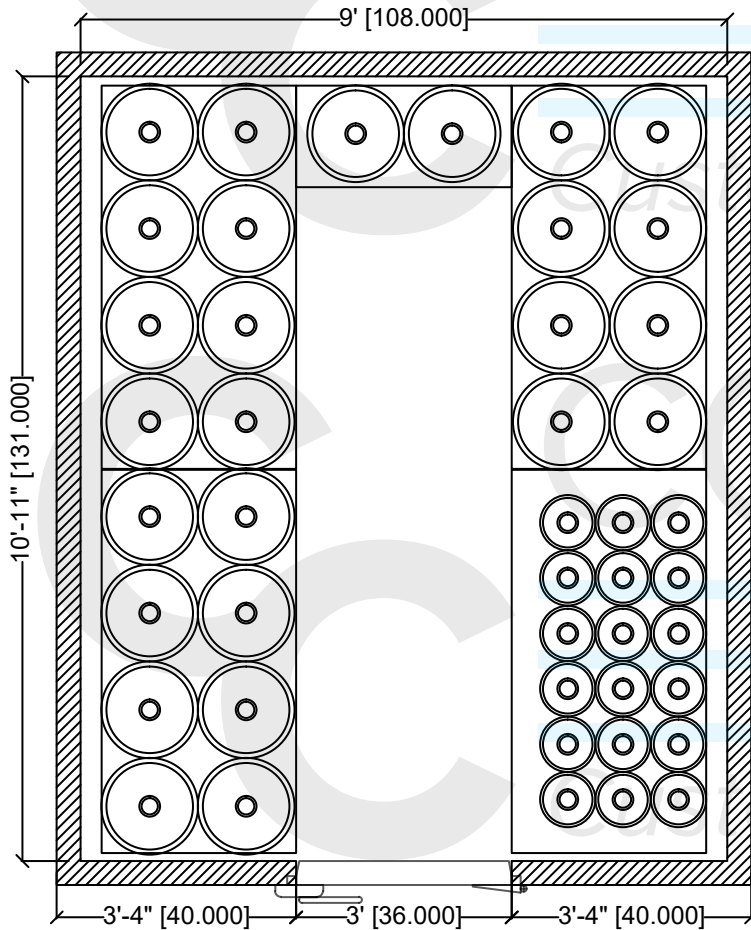

TOP VIEW - MODEL SHOWN: DKS / SKS

**CAPACITY:**

FLOOR STORAGE (FIRST TIER): 34 KEGS (-or- 79 SIXTELS)

KEG SHELF @ 31.5\"/>

SERVICES: 24 - 30 TAPS

ELEVATION VIEW - LEFT/RIGHT WALLS

ELEVATION VIEW - BACK WALL

**10x12 Pre-Planned Beer Cooler Shelving Package - A**

**TOP VIEW - MODEL SHOWN: DKS / SKS**

**CAPACITY:**  
 FLOOR STORAGE (FIRST TIER): 34 KEGS (-or- 79 SIXTELS)  
 KEG SHELF @ 31.5" AFF (SECOND TIER): 26 KEGS / 18 SIXTELS (as shown), (-or- 34 KEGS), (-or- 79 SIXTELS)  
 CASE SHELF @ 67.5" AFF (THIRD TIER): 32 CASES

**SERVICES:** 24 - 30 TAPS

**10x12 Pre-Planned Beer Cooler Shelving Package - B**

**ELEVATION VIEW - LEFT/RIGHT WALLS**

**ELEVATION VIEW - BACK WALL**

TOP VIEW - MODEL SHOWN: NLR / NLS

CAPACITY:  
 FLOOR STORAGE (FIRST TIER): 34 KEGS (-or- 79 SIXTELS)  
 CASE SHELF @ 43.5" AFF (SECOND TIER): 111 CASES

SERVICES: 12 - 16 TAPS

**10x12 Pre-Planned Beer Cooler Shelving Package - C**

ELEVATION VIEW - LEFT/RIGHT WALLS

ELEVATION VIEW - BACK WALL