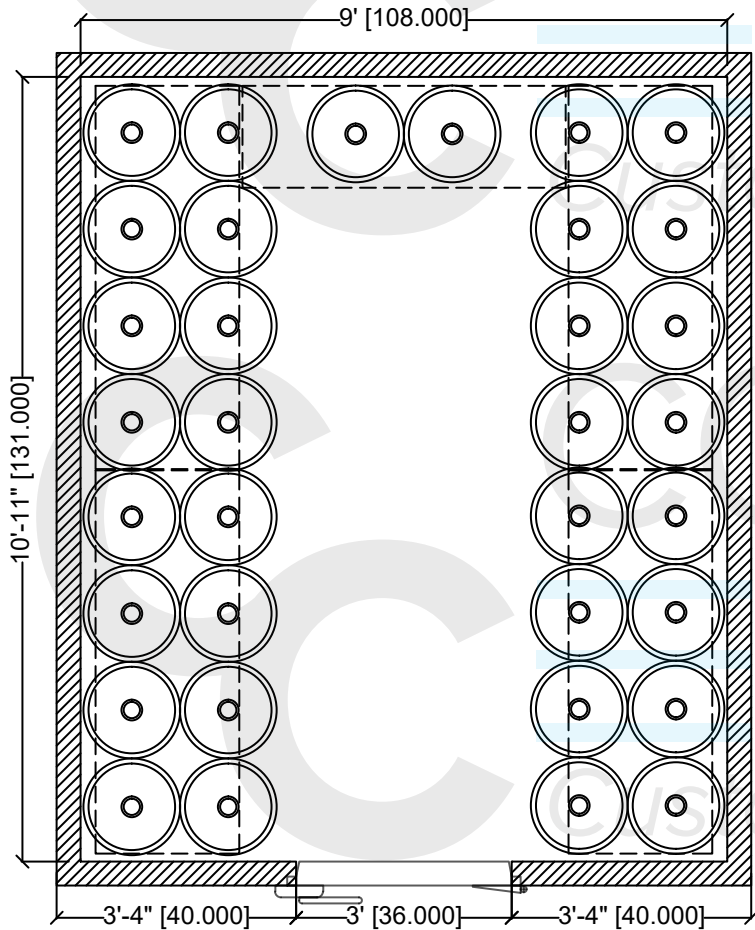

TOP VIEW - MODEL SHOWN: DKS / SKS

**CAPACITY:**

FLOOR STORAGE (FIRST TIER): 34 KEGS (-or- 79 SIXTELS)

KEG SHELF @ 31.5\"/>

SERVICES: 24 - 30 TAPS

ELEVATION VIEW - LEFT/RIGHT WALLS

ELEVATION VIEW - BACK WALL

**10x12 Pre-Planned Beer Cooler Shelving Package - A**

**TOP VIEW - MODEL SHOWN: DKS / SKS**

**CAPACITY:**  
 FLOOR STORAGE (FIRST TIER): 34 KEGS (-or- 79 SIXTELS)  
 KEG SHELF @ 31.5" AFF (SECOND TIER): 26 KEGS / 18 SIXTELS (as shown), (-or- 34 KEGS), (-or- 79 SIXTELS)  
 CASE SHELF @ 67.5" AFF (THIRD TIER): 32 CASES

**SERVICES:** 24 - 30 TAPS

**10x12 Pre-Planned Beer Cooler Shelving Package - B**

**ELEVATION VIEW - LEFT/RIGHT WALLS**

**ELEVATION VIEW - BACK WALL**

TOP VIEW - MODEL SHOWN: NLR / NLS

CAPACITY:  
 FLOOR STORAGE (FIRST TIER): 34 KEGS (-or- 79 SIXTELS)  
 CASE SHELF @ 43.5" AFF (SECOND TIER): 111 CASES

SERVICES: 12 - 16 TAPS

**10x12 Pre-Planned Beer Cooler Shelving Package - C**

ELEVATION VIEW - LEFT/RIGHT WALLS

ELEVATION VIEW - BACK WALL