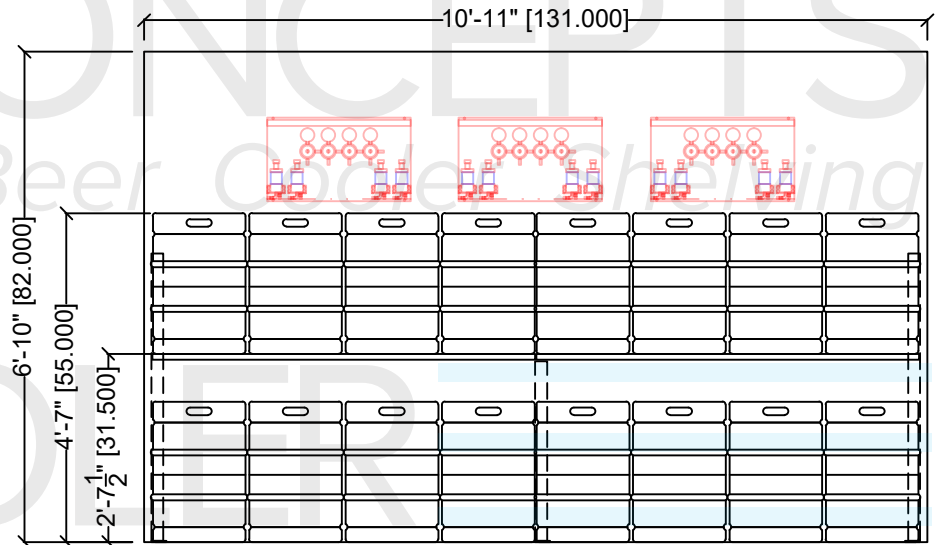

TOP VIEW - MODEL SHOWN: DKS / SKS

**CAPACITY:**

FLOOR STORAGE (FIRST TIER): 34 KEGS (-or- 79 SIXTELS)

KEG SHELF @ 31.5\"/>

SERVICES: 24 - 30 TAPS

ELEVATION VIEW - LEFT/RIGHT WALLS

ELEVATION VIEW - BACK WALL

**10x12 Pre-Planned Beer Cooler Shelving Package - A**

**TOP VIEW - MODEL SHOWN: DKS / SKS**

**CAPACITY:**  
 FLOOR STORAGE (FIRST TIER): 34 KEGS (-or- 79 SIXTELS)  
 KEG SHELF @ 31.5" AFF (SECOND TIER): 26 KEGS / 18 SIXTELS (as shown), (-or- 34 KEGS), (-or- 79 SIXTELS)  
 CASE SHELF @ 67.5" AFF (THIRD TIER): 32 CASES

**SERVICES:** 24 - 30 TAPS

**10x12 Pre-Planned Beer Cooler Shelving Package - B**

**ELEVATION VIEW - LEFT/RIGHT WALLS**

**ELEVATION VIEW - BACK WALL**

TOP VIEW - MODEL SHOWN: NLR / NLS

CAPACITY:  
 FLOOR STORAGE (FIRST TIER): 34 KEGS (-or- 79 SIXTELS)  
 CASE SHELF @ 43.5" AFF (SECOND TIER): 111 CASES

SERVICES: 12 - 16 TAPS

**10x12 Pre-Planned Beer Cooler Shelving Package - C**

ELEVATION VIEW - LEFT/RIGHT WALLS

ELEVATION VIEW - BACK WALL