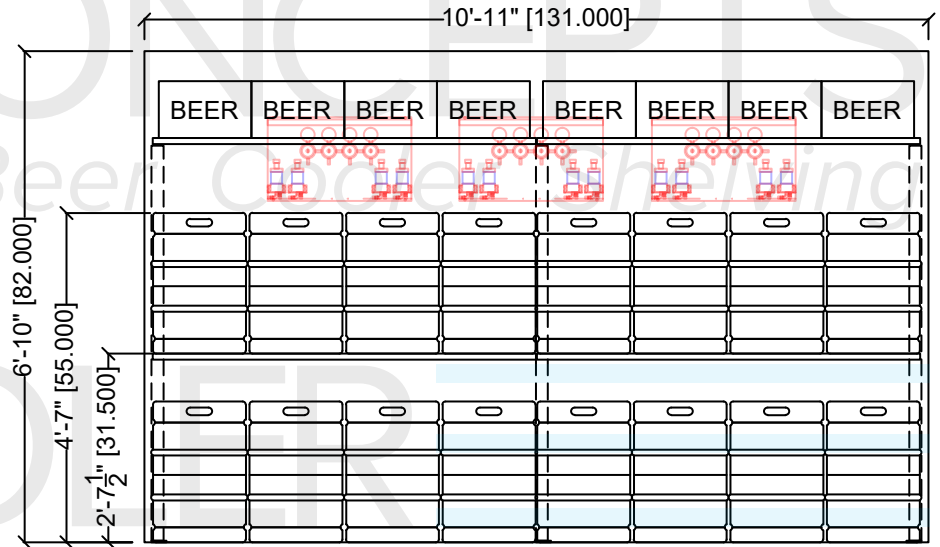

TOP VIEW - MODEL SHOWN: DKS / SKS

**CAPACITY:**

FLOOR STORAGE (FIRST TIER): 34 KEGS (-or- 79 SIXTELS)

KEG SHELF @ 31.5\"/>

SERVICES: 24 - 30 TAPS

ELEVATION VIEW - LEFT/RIGHT WALLS

ELEVATION VIEW - BACK WALL

**10x12 Pre-Planned Beer Cooler Shelving Package - A**

**TOP VIEW - MODEL SHOWN: DKS / SKS**

**CAPACITY:**  
 FLOOR STORAGE (FIRST TIER): 34 KEGS (-or- 79 SIXTELS)  
 KEG SHELF @ 31.5" AFF (SECOND TIER): 26 KEGS / 18 SIXTELS (as shown), (-or- 34 KEGS), (-or- 79 SIXTELS)  
 CASE SHELF @ 67.5" AFF (THIRD TIER): 32 CASES

**SERVICES:** 24 - 30 TAPS

**10x12 Pre-Planned Beer Cooler Shelving Package - B**

**ELEVATION VIEW - LEFT/RIGHT WALLS**

**ELEVATION VIEW - BACK WALL**

TOP VIEW - MODEL SHOWN: NLR / NLS

CAPACITY:  
 FLOOR STORAGE (FIRST TIER): 34 KEGS (-or- 79 SIXTELS)  
 CASE SHELF @ 43.5" AFF (SECOND TIER): 111 CASES

SERVICES: 12 - 16 TAPS

**10x12 Pre-Planned Beer Cooler Shelving Package - C**

ELEVATION VIEW - LEFT/RIGHT WALLS

ELEVATION VIEW - BACK WALL