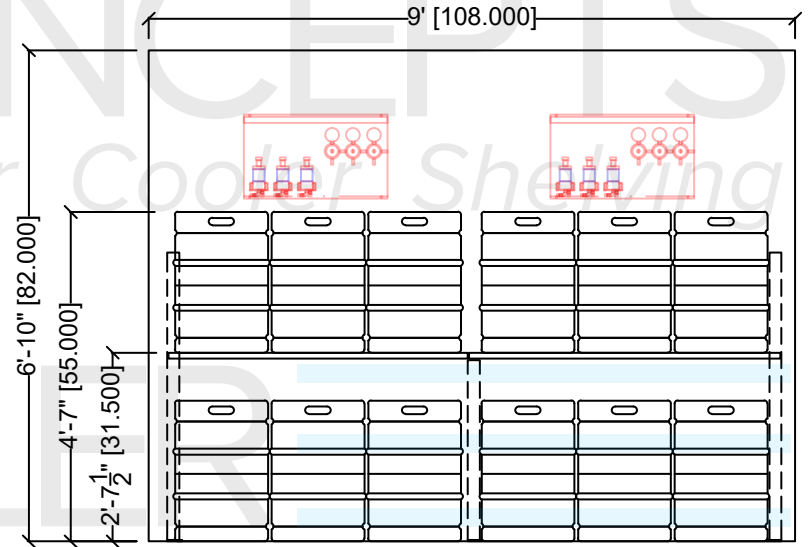

TOP VIEW - MODEL SHOWN: SKS

**CAPACITY:**

FLOOR STORAGE (FIRST TIER): 14 KEGS (-or- 45+ SIXTELS)

KEG SHELF @ 31.5" AFF (SECOND TIER): 8 KEGS / 18+ SIXTELS (as shown), (-or- 14 KEGS), (-or- 45 SIXTELS)

SERVICES: 12 - 16 TAPS

ELEVATION VIEW - LEFT/RIGHT WALLS

ELEVATION VIEW - BACK WALL

**8x10 Pre-Planned Beer Cooler Shelving Package - A**

TOP VIEW - MODEL SHOWN: SKSTCS / SKS

**CAPACITY:**

FLOOR STORAGE (FIRST TIER): 14 KEGS (-or- 45+ SIXTELS)  
 KEG SHELF @ 31.5" AFF (SECOND TIER): 8 KEGS / 18+ SIXTELS (as shown), (-or- 14 KEGS), (-or- 45 SIXTELS)  
 CASE SHELF @ 67.5" AFF (THIRD TIER): 18 CASES

SERVICES: 12 - 16 TAPS

ELEVATION VIEW - LEFT/RIGHT WALLS

ELEVATION VIEW - BACK WALL

**8x10 Pre-Planned Beer Cooler Shelving Package - B**

TOP VIEW - MODEL SHOWN: NLS

CAPACITY:  
 FLOOR STORAGE (FIRST TIER): 20 KEGS (-or- 36+ SIXTELS)  
 CASE SHELF @ 43.5" AFF (SECOND TIER): 54 CASES

SERVICES: 6 - 12 TAPS

ELEVATION VIEW - LEFT/RIGHT WALLS

ELEVATION VIEW - BACK WALL

**8x10 Pre-Planned Beer Cooler Shelving Package - C**