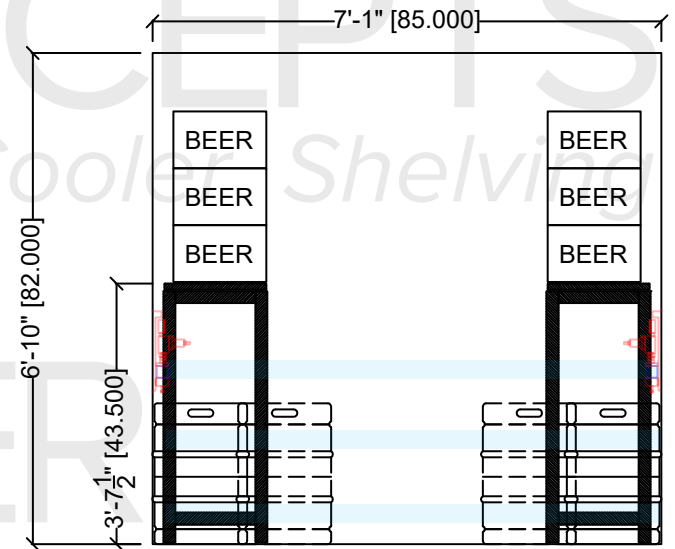

TOP VIEW - MODEL SHOWN: SKS

**CAPACITY:**

FLOOR STORAGE (FIRST TIER): 14 KEGS (-or- 45+ SIXTELS)

KEG SHELF @ 31.5" AFF (SECOND TIER): 8 KEGS / 18+ SIXTELS (as shown), (-or- 14 KEGS), (-or- 45 SIXTELS)

SERVICES: 12 - 16 TAPS

ELEVATION VIEW - LEFT/RIGHT WALLS

ELEVATION VIEW - BACK WALL

**8x10 Pre-Planned Beer Cooler Shelving Package - A**

TOP VIEW - MODEL SHOWN: SKSTCS / SKS

**CAPACITY:**

FLOOR STORAGE (FIRST TIER): 14 KEGS (-or- 45+ SIXTELS)  
 KEG SHELF @ 31.5" AFF (SECOND TIER): 8 KEGS / 18+ SIXTELS (as shown), (-or- 14 KEGS), (-or- 45 SIXTELS)  
 CASE SHELF @ 67.5" AFF (THIRD TIER): 18 CASES

SERVICES: 12 - 16 TAPS

ELEVATION VIEW - LEFT/RIGHT WALLS

ELEVATION VIEW - BACK WALL

**8x10 Pre-Planned Beer Cooler Shelving Package - B**

TOP VIEW - MODEL SHOWN: NLS

CAPACITY:  
 FLOOR STORAGE (FIRST TIER): 20 KEGS (-or- 36+ SIXTELS)  
 CASE SHELF @ 43.5" AFF (SECOND TIER): 54 CASES

SERVICES: 6 - 12 TAPS

ELEVATION VIEW - LEFT/RIGHT WALLS

ELEVATION VIEW - BACK WALL

**8x10 Pre-Planned Beer Cooler Shelving Package - C**