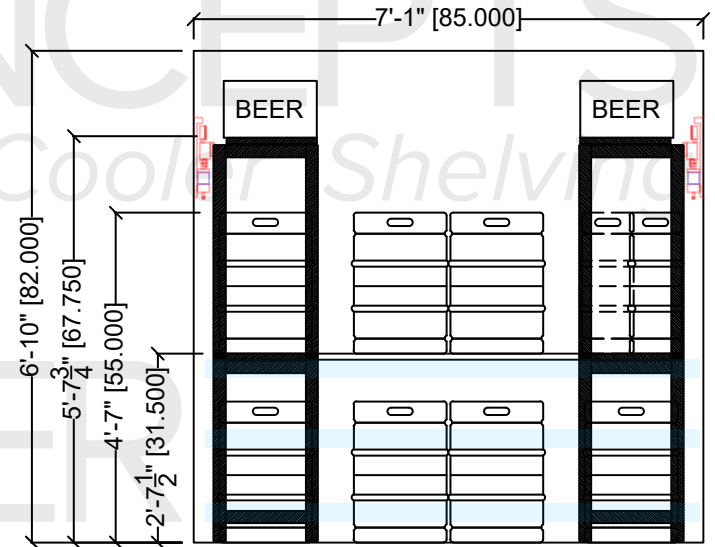

TOP VIEW - MODEL SHOWN: SKS

**CAPACITY:**

FLOOR STORAGE (FIRST TIER): 14 KEGS (-or- 45+ SIXTELS)

KEG SHELF @ 31.5" AFF (SECOND TIER): 8 KEGS / 18+ SIXTELS (as shown), (-or- 14 KEGS), (-or- 45 SIXTELS)

SERVICES: 12 - 16 TAPS

ELEVATION VIEW - LEFT/RIGHT WALLS

ELEVATION VIEW - BACK WALL

**8x10 Pre-Planned Beer Cooler Shelving Package - A**

TOP VIEW - MODEL SHOWN: SKSTCS / SKS

**CAPACITY:**

FLOOR STORAGE (FIRST TIER): 14 KEGS (-or- 45+ SIXTELS)  
 KEG SHELF @ 31.5" AFF (SECOND TIER): 8 KEGS / 18+ SIXTELS (as shown), (-or- 14 KEGS), (-or- 45 SIXTELS)  
 CASE SHELF @ 67.5" AFF (THIRD TIER): 18 CASES

SERVICES: 12 - 16 TAPS

ELEVATION VIEW - LEFT/RIGHT WALLS

ELEVATION VIEW - BACK WALL

**8x10 Pre-Planned Beer Cooler Shelving Package - B**

TOP VIEW - MODEL SHOWN: NLS

CAPACITY:  
 FLOOR STORAGE (FIRST TIER): 20 KEGS (-or- 36+ SIXTELS)  
 CASE SHELF @ 43.5" AFF (SECOND TIER): 54 CASES

SERVICES: 6 - 12 TAPS

ELEVATION VIEW - LEFT/RIGHT WALLS

ELEVATION VIEW - BACK WALL

**8x10 Pre-Planned Beer Cooler Shelving Package - C**