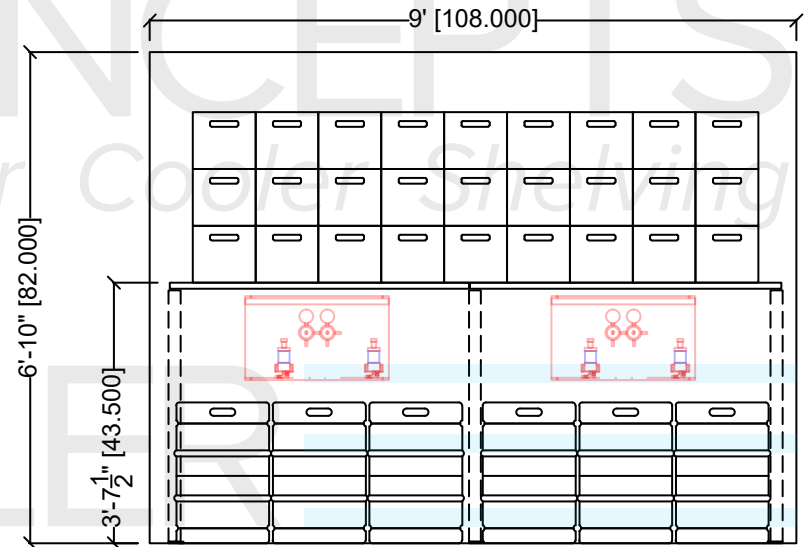

ELEVATION VIEW - LEFT/RIGHT WALLS

ELEVATION VIEW - BACK WALL

**8x10 Pre-Planned Beer Cooler Shelving Package - A**

TOP VIEW - MODEL SHOWN: SKSTCS / SKS

**CAPACITY:**

FLOOR STORAGE (FIRST TIER): 14 KEGS (-or- 45+ SIXTELS)  
 KEG SHELF @ 31.5" AFF (SECOND TIER): 8 KEGS / 18+ SIXTELS (as shown), (-or- 14 KEGS), (-or- 45 SIXTELS)  
 CASE SHELF @ 67.5" AFF (THIRD TIER): 18 CASES

SERVICES: 12 - 16 TAPS

ELEVATION VIEW - LEFT/RIGHT WALLS

ELEVATION VIEW - BACK WALL

**8x10 Pre-Planned Beer Cooler Shelving Package - B**

TOP VIEW - MODEL SHOWN: NLS

CAPACITY:  
 FLOOR STORAGE (FIRST TIER): 20 KEGS (-or- 36+ SIXTELS)  
 CASE SHELF @ 43.5" AFF (SECOND TIER): 54 CASES

SERVICES: 6 - 12 TAPS

ELEVATION VIEW - LEFT/RIGHT WALLS

ELEVATION VIEW - BACK WALL

**8x10 Pre-Planned Beer Cooler Shelving Package - C**