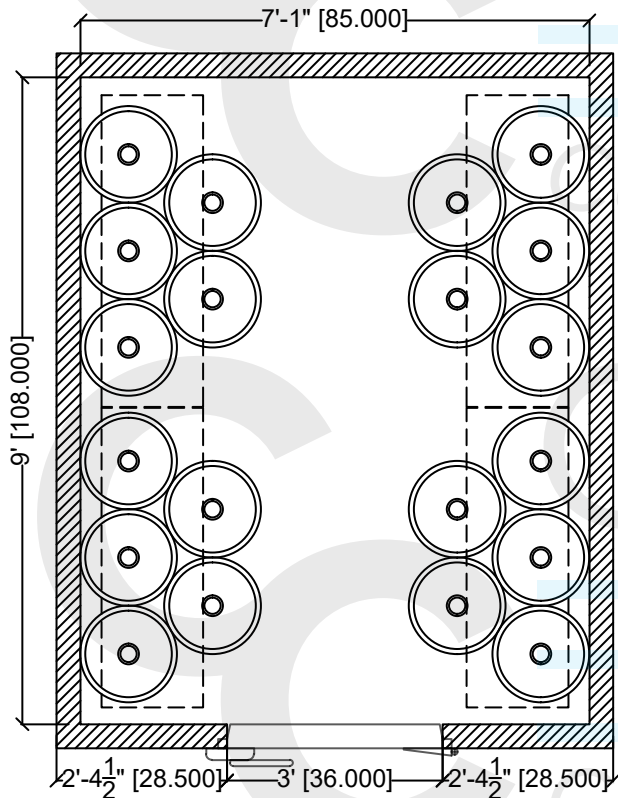

ELEVATION VIEW - LEFT/RIGHT WALLS

ELEVATION VIEW - BACK WALL

**8x10 Pre-Planned Beer Cooler Shelving Package - A**

TOP VIEW - MODEL SHOWN: SKSTCS / SKS

**CAPACITY:**

FLOOR STORAGE (FIRST TIER): 14 KEGS (-or- 45+ SIXTELS)  
 KEG SHELF @ 31.5" AFF (SECOND TIER): 8 KEGS / 18+ SIXTELS (as shown), (-or- 14 KEGS), (-or- 45 SIXTELS)  
 CASE SHELF @ 67.5" AFF (THIRD TIER): 18 CASES

SERVICES: 12 - 16 TAPS

ELEVATION VIEW - LEFT/RIGHT WALLS

ELEVATION VIEW - BACK WALL

**8x10 Pre-Planned Beer Cooler Shelving Package - B**

TOP VIEW - MODEL SHOWN: NLS

CAPACITY:  
 FLOOR STORAGE (FIRST TIER): 20 KEGS (-or- 36+ SIXTELS)  
 CASE SHELF @ 43.5" AFF (SECOND TIER): 54 CASES

SERVICES: 6 - 12 TAPS

ELEVATION VIEW - LEFT/RIGHT WALLS

ELEVATION VIEW - BACK WALL

**8x10 Pre-Planned Beer Cooler Shelving Package - C**