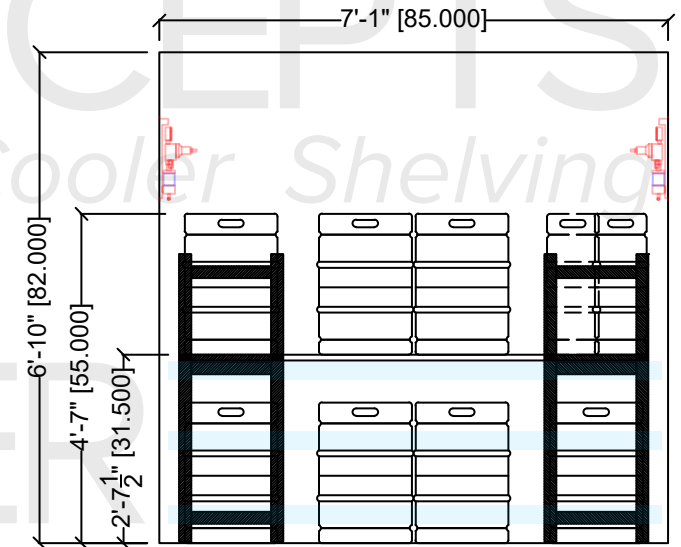

TOP VIEW - MODEL SHOWN: SKS

**CAPACITY:**

FLOOR STORAGE (FIRST TIER): 14 KEGS (-or- 45+ SIXTELS)

KEG SHELF @ 31.5" AFF (SECOND TIER): 8 KEGS / 18+ SIXTELS (as shown), (-or- 14 KEGS), (-or- 45 SIXTELS)

SERVICES: 12 - 16 TAPS

ELEVATION VIEW - LEFT/RIGHT WALLS

ELEVATION VIEW - BACK WALL

**8x10 Pre-Planned Beer Cooler Shelving Package - A**

TOP VIEW - MODEL SHOWN: SKSTCS / SKS

**CAPACITY:**

FLOOR STORAGE (FIRST TIER): 14 KEGS (-or- 45+ SIXTELS)  
 KEG SHELF @ 31.5" AFF (SECOND TIER): 8 KEGS / 18+ SIXTELS (as shown), (-or- 14 KEGS), (-or- 45 SIXTELS)  
 CASE SHELF @ 67.5" AFF (THIRD TIER): 18 CASES

SERVICES: 12 - 16 TAPS

ELEVATION VIEW - LEFT/RIGHT WALLS

ELEVATION VIEW - BACK WALL

**8x10 Pre-Planned Beer Cooler Shelving Package - B**

TOP VIEW - MODEL SHOWN: NLS

CAPACITY:  
 FLOOR STORAGE (FIRST TIER): 20 KEGS (-or- 36+ SIXTELS)  
 CASE SHELF @ 43.5" AFF (SECOND TIER): 54 CASES