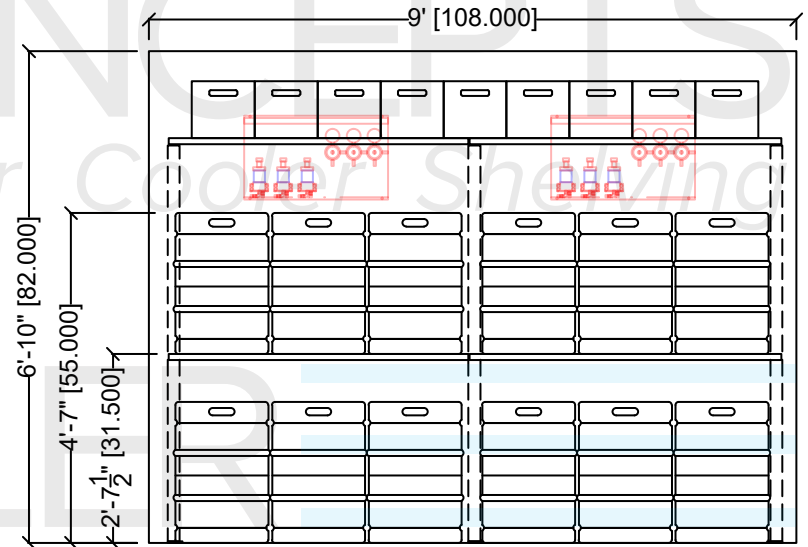

TOP VIEW - MODEL SHOWN: SKS

**CAPACITY:**

FLOOR STORAGE (FIRST TIER): 14 KEGS (-or- 45+ SIXTELS)

KEG SHELF @ 31.5" AFF (SECOND TIER): 8 KEGS / 18+ SIXTELS (as shown), (-or- 14 KEGS), (-or- 45 SIXTELS)

SERVICES: 12 - 16 TAPS

ELEVATION VIEW - LEFT/RIGHT WALLS

ELEVATION VIEW - BACK WALL

**8x10 Pre-Planned Beer Cooler Shelving Package - A**

TOP VIEW - MODEL SHOWN: SKSTCS / SKS

**CAPACITY:**

FLOOR STORAGE (FIRST TIER): 14 KEGS (-or- 45+ SIXTELS)  
 KEG SHELF @ 31.5" AFF (SECOND TIER): 8 KEGS / 18+ SIXTELS (as shown), (-or- 14 KEGS), (-or- 45 SIXTELS)  
 CASE SHELF @ 67.5" AFF (THIRD TIER): 18 CASES

SERVICES: 12 - 16 TAPS

ELEVATION VIEW - LEFT/RIGHT WALLS

ELEVATION VIEW - BACK WALL

**8x10 Pre-Planned Beer Cooler Shelving Package - B**

TOP VIEW - MODEL SHOWN: NLS

CAPACITY:  
 FLOOR STORAGE (FIRST TIER): 20 KEGS (-or- 36+ SIXTELS)  
 CASE SHELF @ 43.5" AFF (SECOND TIER): 54 CASES

SERVICES: 6 - 12 TAPS

ELEVATION VIEW - LEFT/RIGHT WALLS

ELEVATION VIEW - BACK WALL

**8x10 Pre-Planned Beer Cooler Shelving Package - C**