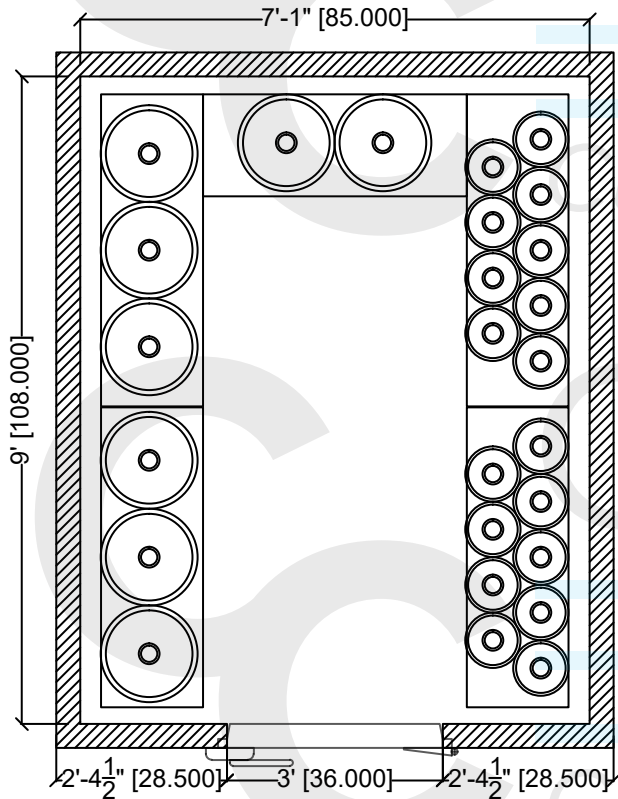

TOP VIEW - MODEL SHOWN: SKS

**CAPACITY:**

FLOOR STORAGE (FIRST TIER): 14 KEGS (-or- 45+ SIXTELS)

KEG SHELF @ 31.5" AFF (SECOND TIER): 8 KEGS / 18+ SIXTELS (as shown), (-or- 14 KEGS), (-or- 45 SIXTELS)

SERVICES: 12 - 16 TAPS

ELEVATION VIEW - LEFT/RIGHT WALLS

ELEVATION VIEW - BACK WALL

**8x10 Pre-Planned Beer Cooler Shelving Package - A**

TOP VIEW - MODEL SHOWN: SKSTCS / SKS

**CAPACITY:**

FLOOR STORAGE (FIRST TIER): 14 KEGS (-or- 45+ SIXTELS)  
 KEG SHELF @ 31.5" AFF (SECOND TIER): 8 KEGS / 18+ SIXTELS (as shown), (-or- 14 KEGS), (-or- 45 SIXTELS)  
 CASE SHELF @ 67.5" AFF (THIRD TIER): 18 CASES

SERVICES: 12 - 16 TAPS

ELEVATION VIEW - LEFT/RIGHT WALLS

ELEVATION VIEW - BACK WALL

**8x10 Pre-Planned Beer Cooler Shelving Package - B**

TOP VIEW - MODEL SHOWN: NLS

CAPACITY:  
 FLOOR STORAGE (FIRST TIER): 20 KEGS (-or- 36+ SIXTELS)  
 CASE SHELF @ 43.5" AFF (SECOND TIER): 54 CASES

SERVICES: 6 - 12 TAPS

ELEVATION VIEW - LEFT/RIGHT WALLS

ELEVATION VIEW - BACK WALL

**8x10 Pre-Planned Beer Cooler Shelving Package - C**