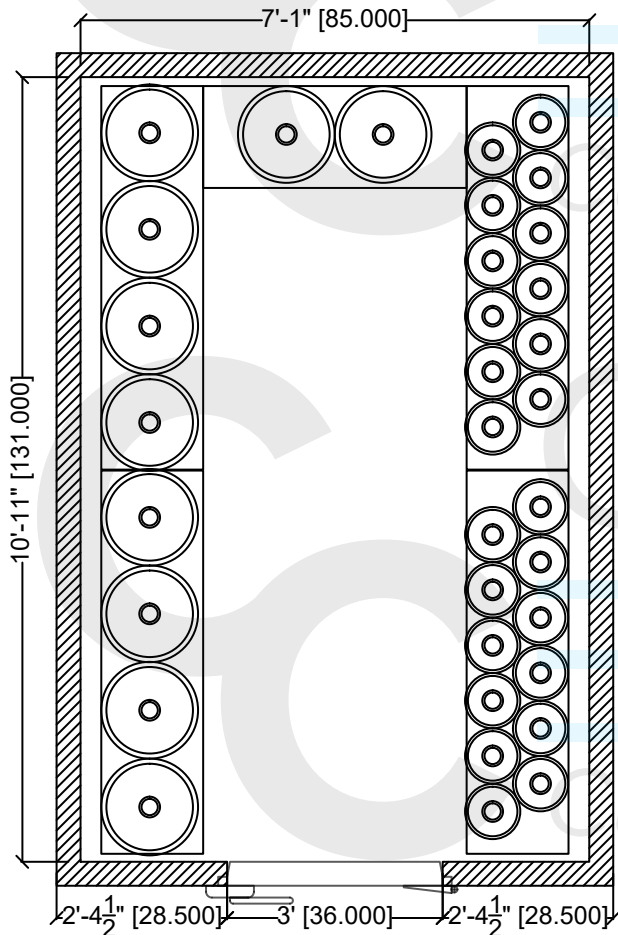

TOP VIEW - MODEL SHOWN: SKS

CAPACITY:  
 FLOOR STORAGE (FIRST TIER): 18 KEGS (-or- 57+ SIXTELS)  
 KEG SHELF @ 31.5" AFF (SECOND TIER): 10 KEGS / 24 SIXTELS (as shown), (-or- 18 KEGS), (-or- 57+ SIXTELS)

SERVICES: 16 - 20 TAPS

**8x12 Pre-Planned Beer Cooler Shelving Package - A**

ELEVATION VIEW - LEFT/RIGHT WALLS

ELEVATION VIEW - BACK WALL

TOP VIEW - MODEL SHOWN: SKSTCS / SKS

**CAPACITY:**

FLOOR STORAGE (FIRST TIER): 18 KEGS, (-or- 57+ SIXTELS)  
 KEG SHELF @ 31.5" AFF (SECOND TIER): 10 KEGS / 24 SIXTELS (as shown), (-or- 18 KEGS), (-or- 57 SIXTELS)  
 CASE SHELF @ 67.5" AFF (THIRD TIER): 24 CASES

SERVICES: 16 - 20 TAPS

**8x12 Pre-Planned Beer Cooler Shelving Package - B**

ELEVATION VIEW - LEFT/RIGHT WALLS

ELEVATION VIEW - BACK WALL

TOP VIEW - MODEL SHOWN: NLS

CAPACITY:  
 FLOOR STORAGE (FIRST TIER): 28 KEGS (-or- 48+ SIXTELS)  
 CASE SHELF @ 43.5" AFF (SECOND TIER): 72 CASES

SERVICES: 12 - 16 TAPS

ELEVATION VIEW - LEFT/RIGHT WALLS

ELEVATION VIEW - BACK WALL

**8x12 Pre-Planned Beer Cooler Shelving Package - C**