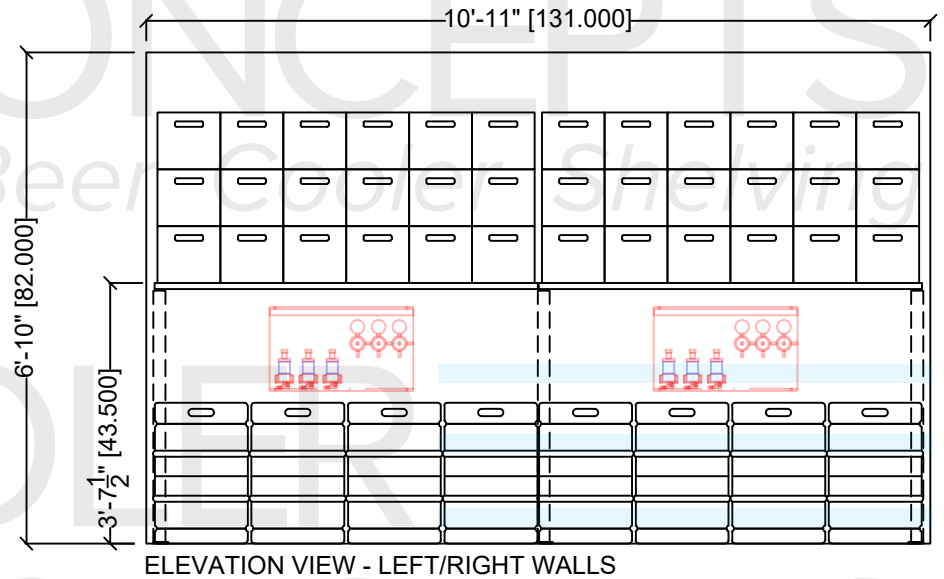

SERVICES: 16 - 20 TAPS

**8x12 Pre-Planned Beer Cooler Shelving Package - A**

ELEVATION VIEW - LEFT/RIGHT WALLS

ELEVATION VIEW - BACK WALL

TOP VIEW - MODEL SHOWN: SKSTCS / SKS

**CAPACITY:**

FLOOR STORAGE (FIRST TIER): 18 KEGS, (-or- 57+ SIXTELS)  
 KEG SHELF @ 31.5" AFF (SECOND TIER): 10 KEGS / 24 SIXTELS (as shown), (-or- 18 KEGS), (-or- 57 SIXTELS)  
 CASE SHELF @ 67.5" AFF (THIRD TIER): 24 CASES

SERVICES: 16 - 20 TAPS

**8x12 Pre-Planned Beer Cooler Shelving Package - B**

ELEVATION VIEW - LEFT/RIGHT WALLS

ELEVATION VIEW - BACK WALL

TOP VIEW - MODEL SHOWN: NLS

CAPACITY:  
 FLOOR STORAGE (FIRST TIER): 28 KEGS (-or- 48+ SIXTELS)  
 CASE SHELF @ 43.5" AFF (SECOND TIER): 72 CASES

SERVICES: 12 - 16 TAPS

ELEVATION VIEW - LEFT/RIGHT WALLS

ELEVATION VIEW - BACK WALL

**8x12 Pre-Planned Beer Cooler Shelving Package - C**