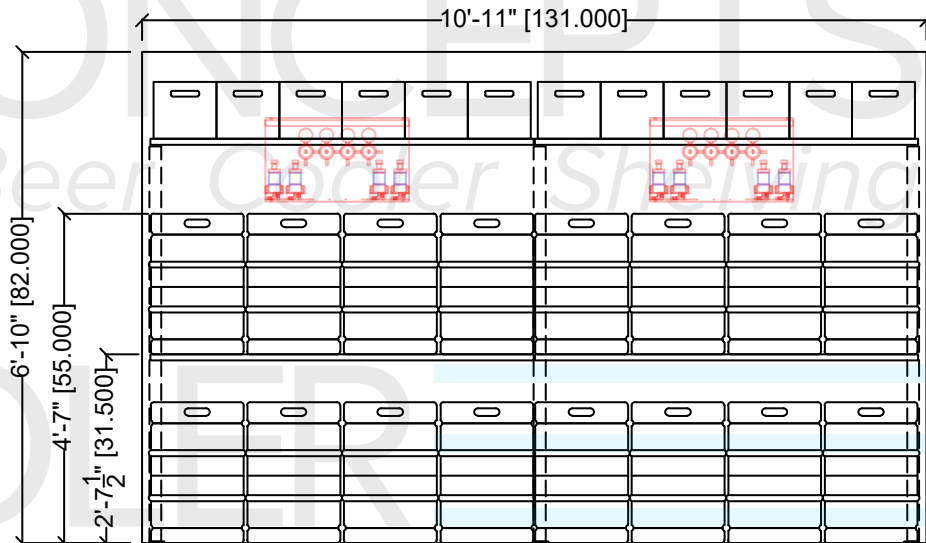

TOP VIEW - MODEL SHOWN: SKS

CAPACITY:  
 FLOOR STORAGE (FIRST TIER): 18 KEGS (-or- 57+ SIXTELS)  
 KEG SHELF @ 31.5" AFF (SECOND TIER): 10 KEGS / 24 SIXTELS (as shown), (-or- 18 KEGS), (-or- 57+ SIXTELS)

SERVICES: 16 - 20 TAPS

**8x12 Pre-Planned Beer Cooler Shelving Package - A**

ELEVATION VIEW - LEFT/RIGHT WALLS

ELEVATION VIEW - BACK WALL

TOP VIEW - MODEL SHOWN: SKSTCS / SKS

**CAPACITY:**

FLOOR STORAGE (FIRST TIER): 18 KEGS, (-or- 57+ SIXTELS)  
 KEG SHELF @ 31.5" AFF (SECOND TIER): 10 KEGS / 24 SIXTELS (as shown), (-or- 18 KEGS), (-or- 57 SIXTELS)  
 CASE SHELF @ 67.5" AFF (THIRD TIER): 24 CASES

SERVICES: 16 - 20 TAPS

**8x12 Pre-Planned Beer Cooler Shelving Package - B**

ELEVATION VIEW - LEFT/RIGHT WALLS

ELEVATION VIEW - BACK WALL

TOP VIEW - MODEL SHOWN: NLS

CAPACITY:  
 FLOOR STORAGE (FIRST TIER): 28 KEGS (-or- 48+ SIXTELS)  
 CASE SHELF @ 43.5" AFF (SECOND TIER): 72 CASES

SERVICES: 12 - 16 TAPS

ELEVATION VIEW - LEFT/RIGHT WALLS

ELEVATION VIEW - BACK WALL

**8x12 Pre-Planned Beer Cooler Shelving Package - C**