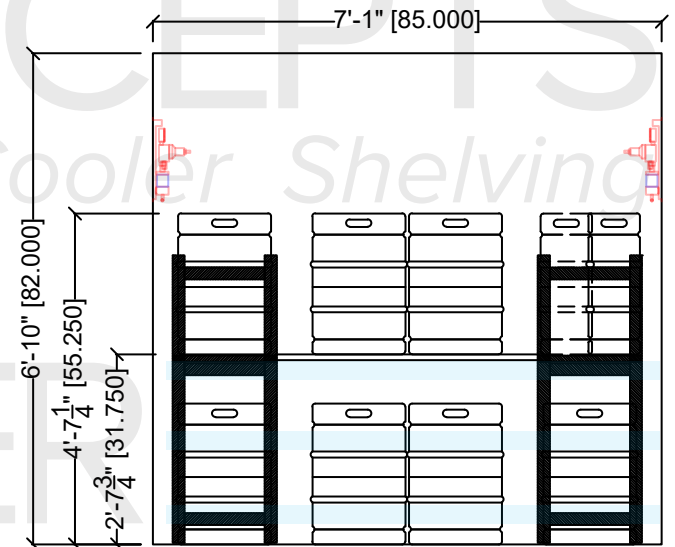

TOP VIEW - MODEL SHOWN: SKS

CAPACITY:  
 FLOOR STORAGE (FIRST TIER): 18 KEGS (-or- 57+ SIXTELS)  
 KEG SHELF @ 31.5" AFF (SECOND TIER): 10 KEGS / 24 SIXTELS (as shown), (-or- 18 KEGS), (-or- 57+ SIXTELS)

SERVICES: 16 - 20 TAPS

**8x12 Pre-Planned Beer Cooler Shelving Package - A**

ELEVATION VIEW - LEFT/RIGHT WALLS

ELEVATION VIEW - BACK WALL

TOP VIEW - MODEL SHOWN: SKSTCS / SKS

**CAPACITY:**

FLOOR STORAGE (FIRST TIER): 18 KEGS, (-or- 57+ SIXTELS)  
 KEG SHELF @ 31.5" AFF (SECOND TIER): 10 KEGS / 24 SIXTELS (as shown), (-or- 18 KEGS), (-or- 57 SIXTELS)  
 CASE SHELF @ 67.5" AFF (THIRD TIER): 24 CASES

SERVICES: 16 - 20 TAPS

**8x12 Pre-Planned Beer Cooler Shelving Package - B**

ELEVATION VIEW - LEFT/RIGHT WALLS

ELEVATION VIEW - BACK WALL

TOP VIEW - MODEL SHOWN: NLS

CAPACITY:  
 FLOOR STORAGE (FIRST TIER): 28 KEGS (-or- 48+ SIXTELS)  
 CASE SHELF @ 43.5" AFF (SECOND TIER): 72 CASES