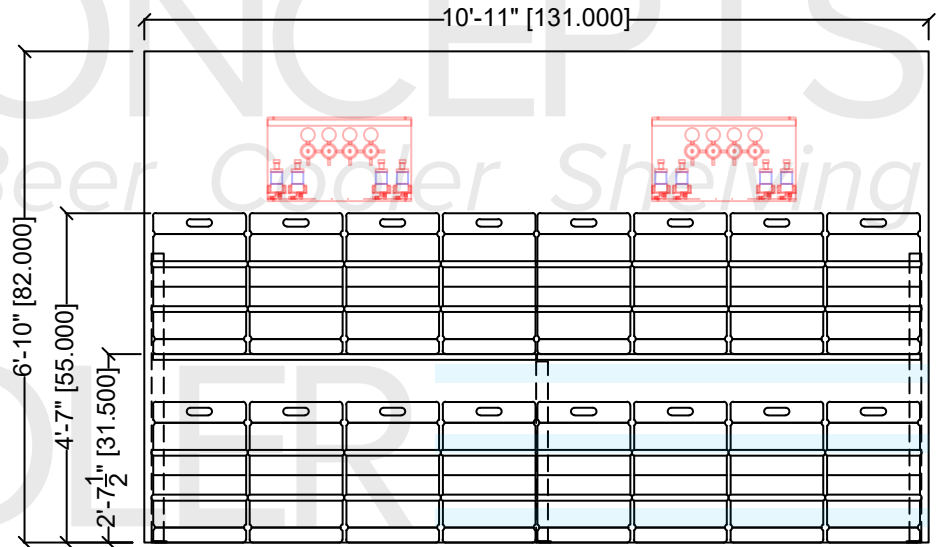

TOP VIEW - MODEL SHOWN: SKS

CAPACITY:  
 FLOOR STORAGE (FIRST TIER): 18 KEGS (-or- 57+ SIXTELS)  
 KEG SHELF @ 31.5" AFF (SECOND TIER): 10 KEGS / 24 SIXTELS (as shown), (-or- 18 KEGS), (-or- 57+ SIXTELS)

SERVICES: 16 - 20 TAPS

**8x12 Pre-Planned Beer Cooler Shelving Package - A**

ELEVATION VIEW - LEFT/RIGHT WALLS

ELEVATION VIEW - BACK WALL

TOP VIEW - MODEL SHOWN: SKSTCS / SKS

**CAPACITY:**

FLOOR STORAGE (FIRST TIER): 18 KEGS, (-or- 57+ SIXTELS)  
 KEG SHELF @ 31.5" AFF (SECOND TIER): 10 KEGS / 24 SIXTELS (as shown), (-or- 18 KEGS), (-or- 57 SIXTELS)  
 CASE SHELF @ 67.5" AFF (THIRD TIER): 24 CASES

SERVICES: 16 - 20 TAPS

**8x12 Pre-Planned Beer Cooler Shelving Package - B**

ELEVATION VIEW - LEFT/RIGHT WALLS

ELEVATION VIEW - BACK WALL

TOP VIEW - MODEL SHOWN: NLS

CAPACITY:  
 FLOOR STORAGE (FIRST TIER): 28 KEGS (-or- 48+ SIXTELS)  
 CASE SHELF @ 43.5" AFF (SECOND TIER): 72 CASES

SERVICES: 12 - 16 TAPS

ELEVATION VIEW - LEFT/RIGHT WALLS

ELEVATION VIEW - BACK WALL

**8x12 Pre-Planned Beer Cooler Shelving Package - C**