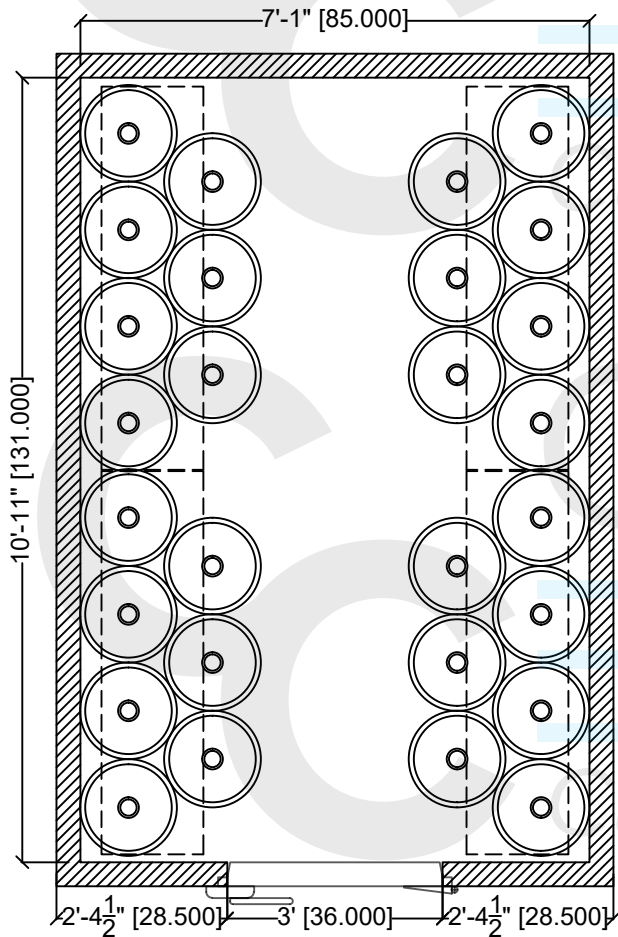

TOP VIEW - MODEL SHOWN: SKS

CAPACITY:  
 FLOOR STORAGE (FIRST TIER): 18 KEGS (-or- 57+ SIXTELS)  
 KEG SHELF @ 31.5" AFF (SECOND TIER): 10 KEGS / 24 SIXTELS (as shown), (-or- 18 KEGS), (-or- 57+ SIXTELS)

SERVICES: 16 - 20 TAPS

**8x12 Pre-Planned Beer Cooler Shelving Package - A**

ELEVATION VIEW - LEFT/RIGHT WALLS

ELEVATION VIEW - BACK WALL

TOP VIEW - MODEL SHOWN: SKSTCS / SKS

**CAPACITY:**

FLOOR STORAGE (FIRST TIER): 18 KEGS, (-or- 57+ SIXTELS)  
 KEG SHELF @ 31.5" AFF (SECOND TIER): 10 KEGS / 24 SIXTELS (as shown), (-or- 18 KEGS), (-or- 57 SIXTELS)  
 CASE SHELF @ 67.5" AFF (THIRD TIER): 24 CASES

SERVICES: 16 - 20 TAPS

**8x12 Pre-Planned Beer Cooler Shelving Package - B**

ELEVATION VIEW - LEFT/RIGHT WALLS

ELEVATION VIEW - BACK WALL

TOP VIEW - MODEL SHOWN: NLS

CAPACITY:  
 FLOOR STORAGE (FIRST TIER): 28 KEGS (-or- 48+ SIXTELS)  
 CASE SHELF @ 43.5" AFF (SECOND TIER): 72 CASES

SERVICES: 12 - 16 TAPS

ELEVATION VIEW - LEFT/RIGHT WALLS

ELEVATION VIEW - BACK WALL

**8x12 Pre-Planned Beer Cooler Shelving Package - C**