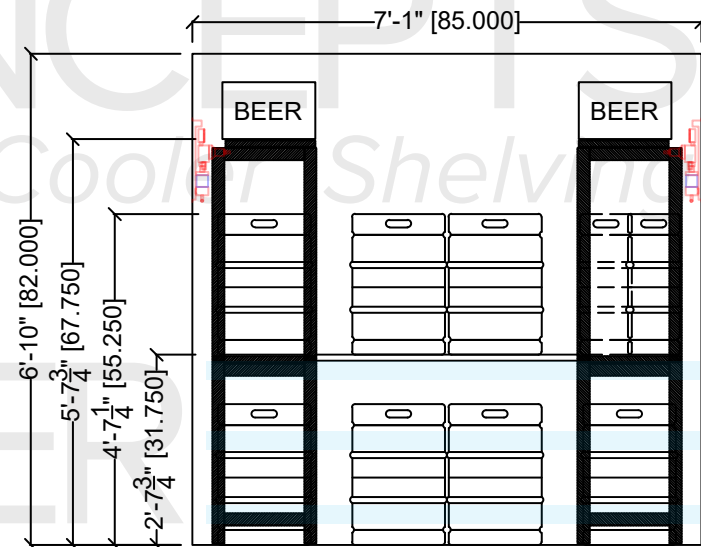

TOP VIEW - MODEL SHOWN: SKS

CAPACITY:  
 FLOOR STORAGE (FIRST TIER): 18 KEGS (-or- 57+ SIXTELS)  
 KEG SHELF @ 31.5" AFF (SECOND TIER): 10 KEGS / 24 SIXTELS (as shown), (-or- 18 KEGS), (-or- 57+ SIXTELS)

SERVICES: 16 - 20 TAPS

**8x12 Pre-Planned Beer Cooler Shelving Package - A**

ELEVATION VIEW - LEFT/RIGHT WALLS

ELEVATION VIEW - BACK WALL

TOP VIEW - MODEL SHOWN: SKSTCS / SKS

**CAPACITY:**

FLOOR STORAGE (FIRST TIER): 18 KEGS, (-or- 57+ SIXTELS)  
 KEG SHELF @ 31.5" AFF (SECOND TIER): 10 KEGS / 24 SIXTELS (as shown), (-or- 18 KEGS), (-or- 57 SIXTELS)  
 CASE SHELF @ 67.5" AFF (THIRD TIER): 24 CASES

SERVICES: 16 - 20 TAPS

**8x12 Pre-Planned Beer Cooler Shelving Package - B**

ELEVATION VIEW - LEFT/RIGHT WALLS

ELEVATION VIEW - BACK WALL

TOP VIEW - MODEL SHOWN: NLS

CAPACITY:  
 FLOOR STORAGE (FIRST TIER): 28 KEGS (-or- 48+ SIXTELS)  
 CASE SHELF @ 43.5" AFF (SECOND TIER): 72 CASES

SERVICES: 12 - 16 TAPS

ELEVATION VIEW - LEFT/RIGHT WALLS

ELEVATION VIEW - BACK WALL

**8x12 Pre-Planned Beer Cooler Shelving Package - C**