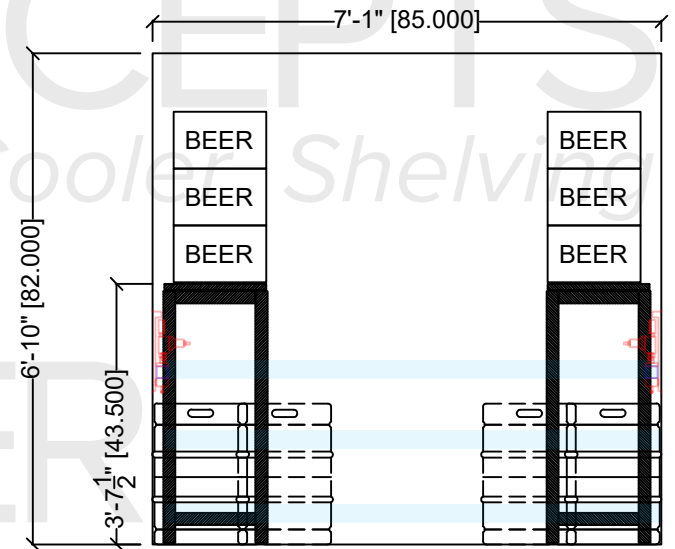

TOP VIEW - MODEL SHOWN: SKS

CAPACITY:  
 FLOOR STORAGE (FIRST TIER): 18 KEGS (-or- 57+ SIXTELS)  
 KEG SHELF @ 31.5" AFF (SECOND TIER): 10 KEGS / 24 SIXTELS (as shown), (-or- 18 KEGS), (-or- 57+ SIXTELS)

SERVICES: 16 - 20 TAPS

**8x12 Pre-Planned Beer Cooler Shelving Package - A**

ELEVATION VIEW - LEFT/RIGHT WALLS

ELEVATION VIEW - BACK WALL

TOP VIEW - MODEL SHOWN: SKSTCS / SKS

**CAPACITY:**

FLOOR STORAGE (FIRST TIER): 18 KEGS, (-or- 57+ SIXTELS)  
 KEG SHELF @ 31.5" AFF (SECOND TIER): 10 KEGS / 24 SIXTELS (as shown), (-or- 18 KEGS), (-or- 57 SIXTELS)  
 CASE SHELF @ 67.5" AFF (THIRD TIER): 24 CASES

SERVICES: 16 - 20 TAPS

**8x12 Pre-Planned Beer Cooler Shelving Package - B**

ELEVATION VIEW - LEFT/RIGHT WALLS

ELEVATION VIEW - BACK WALL

TOP VIEW - MODEL SHOWN: NLS

CAPACITY:  
 FLOOR STORAGE (FIRST TIER): 28 KEGS (-or- 48+ SIXTELS)  
 CASE SHELF @ 43.5" AFF (SECOND TIER): 72 CASES

SERVICES: 12 - 16 TAPS

ELEVATION VIEW - LEFT/RIGHT WALLS

ELEVATION VIEW - BACK WALL

**8x12 Pre-Planned Beer Cooler Shelving Package - C**