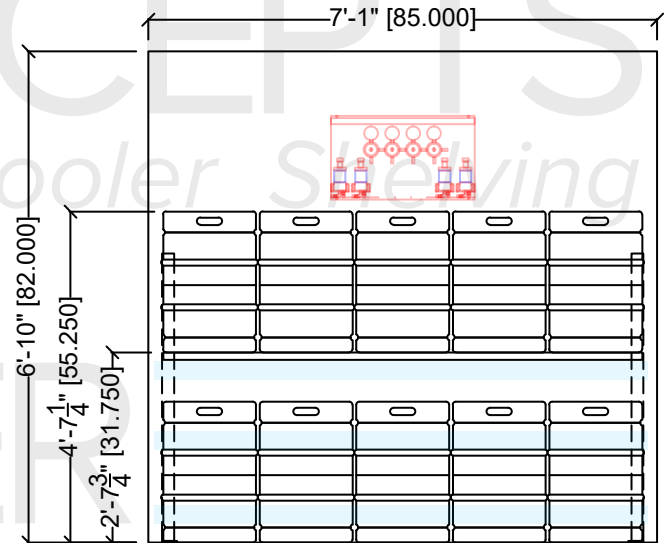

TOP VIEW - MODEL SHOWN: SKS

CAPACITY:
 FLOOR STORAGE (FIRST TIER): 12 KEGS, (-or- 39+ SIXTELS)
 KEG SHELF @ 31.5" AFF (SECOND TIER): 7 KEGS / 15 SIXTELS (as shown), (-or- 12 KEGS), (-or- 39 SIXTELS)

SERVICES: 4 - 12 TAPS

ELEVATION VIEW - LEFT/RIGHT WALLS

ELEVATION VIEW - BACK WALL

8x8 Pre-Planned Beer Cooler Shelving Package - A

TOP VIEW - MODEL SHOWN: SKSTCS / SKS

CAPACITY:
 FLOOR STORAGE (FIRST TIER): 12 KEGS, (-or-39+ SIXTELS)
 KEG SHELF @ 31.5" AFF (SECOND TIER): 7 KEGS / 15 SIXTELS (as shown), (-or- 12 KEGS), (-or- 39 SIXTELS)
 CASE SHELF @ 67.5" AFF (THIRD TIER): 14 CASES

SERVICES: 4 - 12 TAPS

ELEVATION VIEW - LEFT/RIGHT WALLS

ELEVATION VIEW - BACK WALL

8x8 Pre-Planned Beer Cooler Shelving Package - B

TOP VIEW - MODEL SHOWN: NLS

CAPACITY:
 FLOOR STORAGE (FIRST TIER): 18 KEGS (-or- 39+ SIXTELS)
 CASE SHELF @ 43.5" AFF (SECOND TIER): 42 CASES

SERVICES: 4 - 10 TAPS

ELEVATION VIEW - LEFT/RIGHT WALLS

ELEVATION VIEW - BACK WALL

8x8 Pre-Planned Beer Cooler Shelving Package - C