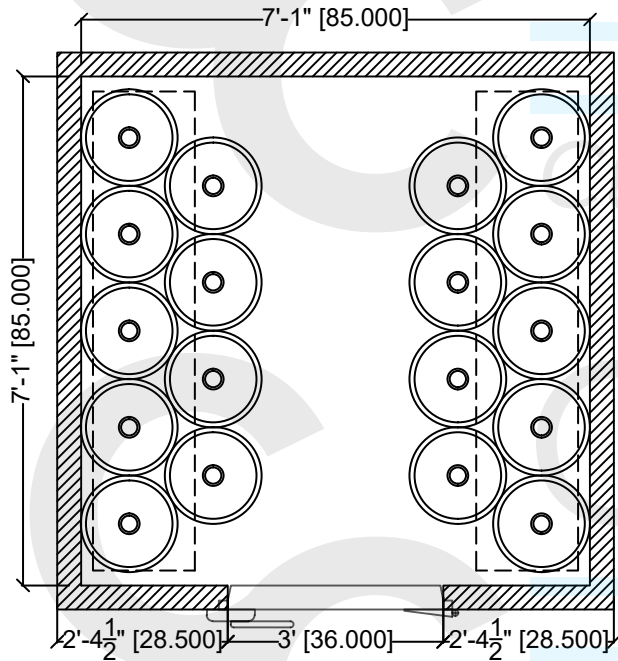

ELEVATION VIEW - LEFT/RIGHT WALLS

ELEVATION VIEW - BACK WALL

8x8 Pre-Planned Beer Cooler Shelving Package - A

TOP VIEW - MODEL SHOWN: SKSTCS / SKS

CAPACITY:
 FLOOR STORAGE (FIRST TIER): 12 KEGS, (-or-39+ SIXTELS)
 KEG SHELF @ 31.5" AFF (SECOND TIER): 7 KEGS / 15 SIXTELS (as shown), (-or- 12 KEGS), (-or- 39 SIXTELS)
 CASE SHELF @ 67.5" AFF (THIRD TIER): 14 CASES

SERVICES: 4 - 12 TAPS

ELEVATION VIEW - LEFT/RIGHT WALLS

ELEVATION VIEW - BACK WALL

8x8 Pre-Planned Beer Cooler Shelving Package - B

TOP VIEW - MODEL SHOWN: NLS

CAPACITY:
 FLOOR STORAGE (FIRST TIER): 18 KEGS (-or- 39+ SIXTELS)
 CASE SHELF @ 43.5" AFF (SECOND TIER): 42 CASES

SERVICES: 4 - 10 TAPS

ELEVATION VIEW - LEFT/RIGHT WALLS

ELEVATION VIEW - BACK WALL

8x8 Pre-Planned Beer Cooler Shelving Package - C