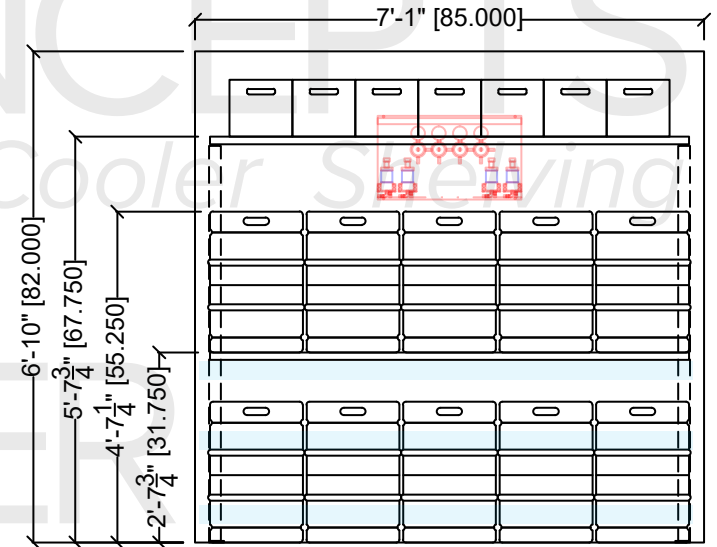

TOP VIEW - MODEL SHOWN: SKS

CAPACITY:
 FLOOR STORAGE (FIRST TIER): 12 KEGS, (-or- 39+ SIXTELS)
 KEG SHELF @ 31.5" AFF (SECOND TIER): 7 KEGS / 15 SIXTELS (as shown), (-or- 12 KEGS), (-or- 39 SIXTELS)

SERVICES: 4 - 12 TAPS

ELEVATION VIEW - LEFT/RIGHT WALLS

ELEVATION VIEW - BACK WALL

8x8 Pre-Planned Beer Cooler Shelving Package - A

TOP VIEW - MODEL SHOWN: SKSTCS / SKS

CAPACITY:
 FLOOR STORAGE (FIRST TIER): 12 KEGS, (-or-39+ SIXTELS)
 KEG SHELF @ 31.5" AFF (SECOND TIER): 7 KEGS / 15 SIXTELS (as shown), (-or- 12 KEGS), (-or- 39 SIXTELS)
 CASE SHELF @ 67.5" AFF (THIRD TIER): 14 CASES

SERVICES: 4 - 12 TAPS

ELEVATION VIEW - LEFT/RIGHT WALLS

ELEVATION VIEW - BACK WALL

8x8 Pre-Planned Beer Cooler Shelving Package - B

TOP VIEW - MODEL SHOWN: NLS

CAPACITY:
 FLOOR STORAGE (FIRST TIER): 18 KEGS (-or- 39+ SIXTELS)
 CASE SHELF @ 43.5" AFF (SECOND TIER): 42 CASES

SERVICES: 4 - 10 TAPS

ELEVATION VIEW - LEFT/RIGHT WALLS

ELEVATION VIEW - BACK WALL

8x8 Pre-Planned Beer Cooler Shelving Package - C