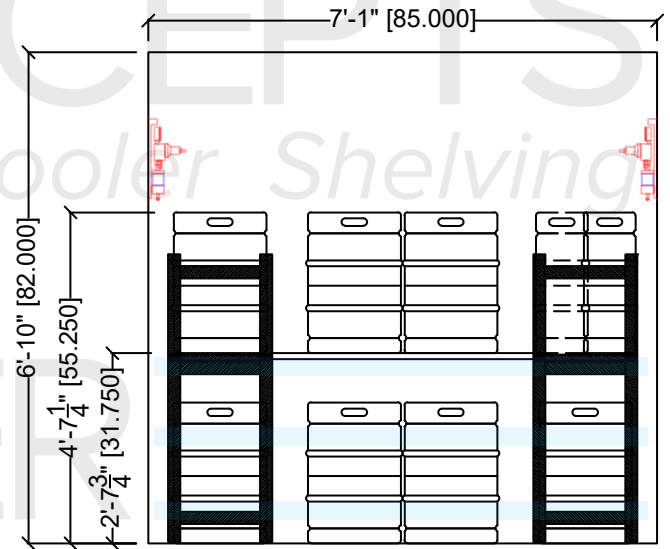

TOP VIEW - MODEL SHOWN: SKS

CAPACITY:
 FLOOR STORAGE (FIRST TIER): 12 KEGS, (-or- 39+ SIXTELS)
 KEG SHELF @ 31.5" AFF (SECOND TIER): 7 KEGS / 15 SIXTELS (as shown), (-or- 12 KEGS), (-or- 39 SIXTELS)

SERVICES: 4 - 12 TAPS

ELEVATION VIEW - LEFT/RIGHT WALLS

ELEVATION VIEW - BACK WALL

8x8 Pre-Planned Beer Cooler Shelving Package - A

TOP VIEW - MODEL SHOWN: SKSTCS / SKS

CAPACITY:
 FLOOR STORAGE (FIRST TIER): 12 KEGS, (-or-39+ SIXTELS)
 KEG SHELF @ 31.5" AFF (SECOND TIER): 7 KEGS / 15 SIXTELS (as shown), (-or- 12 KEGS), (-or- 39 SIXTELS)
 CASE SHELF @ 67.5" AFF (THIRD TIER): 14 CASES

SERVICES: 4 - 12 TAPS

ELEVATION VIEW - LEFT/RIGHT WALLS

ELEVATION VIEW - BACK WALL

8x8 Pre-Planned Beer Cooler Shelving Package - B

TOP VIEW - MODEL SHOWN: NLS

CAPACITY:
 FLOOR STORAGE (FIRST TIER): 18 KEGS (-or- 39+ SIXTELS)
 CASE SHELF @ 43.5" AFF (SECOND TIER): 42 CASES