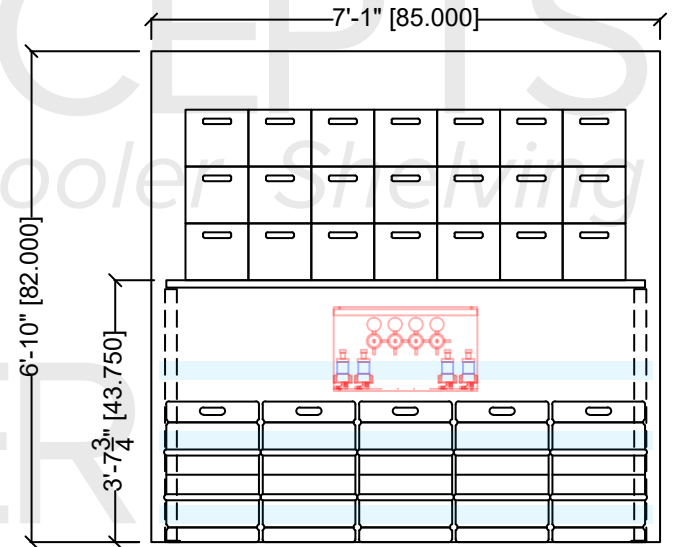

TOP VIEW - MODEL SHOWN: SKS

CAPACITY:
 FLOOR STORAGE (FIRST TIER): 12 KEGS, (-or- 39+ SIXTELS)
 KEG SHELF @ 31.5" AFF (SECOND TIER): 7 KEGS / 15 SIXTELS (as shown), (-or- 12 KEGS), (-or- 39 SIXTELS)

SERVICES: 4 - 12 TAPS

ELEVATION VIEW - LEFT/RIGHT WALLS

ELEVATION VIEW - BACK WALL

8x8 Pre-Planned Beer Cooler Shelving Package - A

TOP VIEW - MODEL SHOWN: SKSTCS / SKS

CAPACITY:
 FLOOR STORAGE (FIRST TIER): 12 KEGS, (-or-39+ SIXTELS)
 KEG SHELF @ 31.5" AFF (SECOND TIER): 7 KEGS / 15 SIXTELS (as shown), (-or- 12 KEGS), (-or- 39 SIXTELS)
 CASE SHELF @ 67.5" AFF (THIRD TIER): 14 CASES

SERVICES: 4 - 12 TAPS

ELEVATION VIEW - LEFT/RIGHT WALLS

ELEVATION VIEW - BACK WALL

8x8 Pre-Planned Beer Cooler Shelving Package - B

TOP VIEW - MODEL SHOWN: NLS

CAPACITY:
 FLOOR STORAGE (FIRST TIER): 18 KEGS (-or- 39+ SIXTELS)
 CASE SHELF @ 43.5" AFF (SECOND TIER): 42 CASES

SERVICES: 4 - 10 TAPS

ELEVATION VIEW - LEFT/RIGHT WALLS

ELEVATION VIEW - BACK WALL

8x8 Pre-Planned Beer Cooler Shelving Package - C