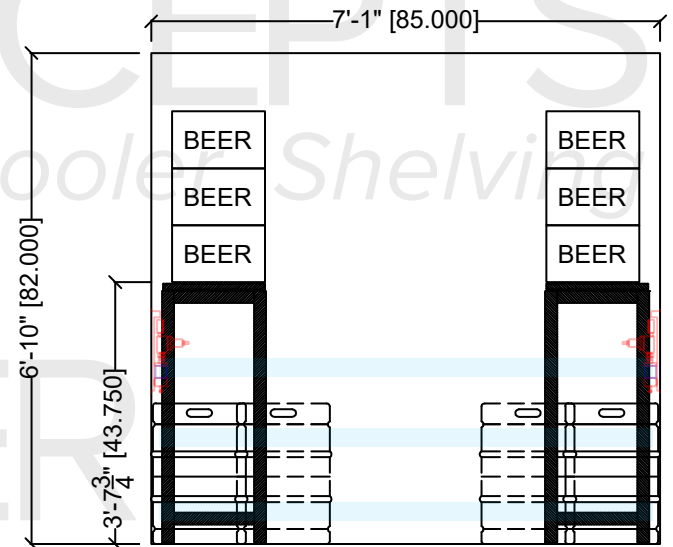

TOP VIEW - MODEL SHOWN: SKS

CAPACITY:
 FLOOR STORAGE (FIRST TIER): 12 KEGS, (-or- 39+ SIXTELS)
 KEG SHELF @ 31.5" AFF (SECOND TIER): 7 KEGS / 15 SIXTELS (as shown), (-or- 12 KEGS), (-or- 39 SIXTELS)

SERVICES: 4 - 12 TAPS

ELEVATION VIEW - LEFT/RIGHT WALLS

ELEVATION VIEW - BACK WALL

8x8 Pre-Planned Beer Cooler Shelving Package - A

TOP VIEW - MODEL SHOWN: SKSTCS / SKS

CAPACITY:
 FLOOR STORAGE (FIRST TIER): 12 KEGS, (-or-39+ SIXTELS)
 KEG SHELF @ 31.5" AFF (SECOND TIER): 7 KEGS / 15 SIXTELS (as shown), (-or- 12 KEGS), (-or- 39 SIXTELS)
 CASE SHELF @ 67.5" AFF (THIRD TIER): 14 CASES

SERVICES: 4 - 12 TAPS

ELEVATION VIEW - LEFT/RIGHT WALLS

ELEVATION VIEW - BACK WALL

8x8 Pre-Planned Beer Cooler Shelving Package - B

TOP VIEW - MODEL SHOWN: NLS

CAPACITY:
 FLOOR STORAGE (FIRST TIER): 18 KEGS (-or- 39+ SIXTELS)
 CASE SHELF @ 43.5" AFF (SECOND TIER): 42 CASES

SERVICES: 4 - 10 TAPS

ELEVATION VIEW - LEFT/RIGHT WALLS

ELEVATION VIEW - BACK WALL

8x8 Pre-Planned Beer Cooler Shelving Package - C