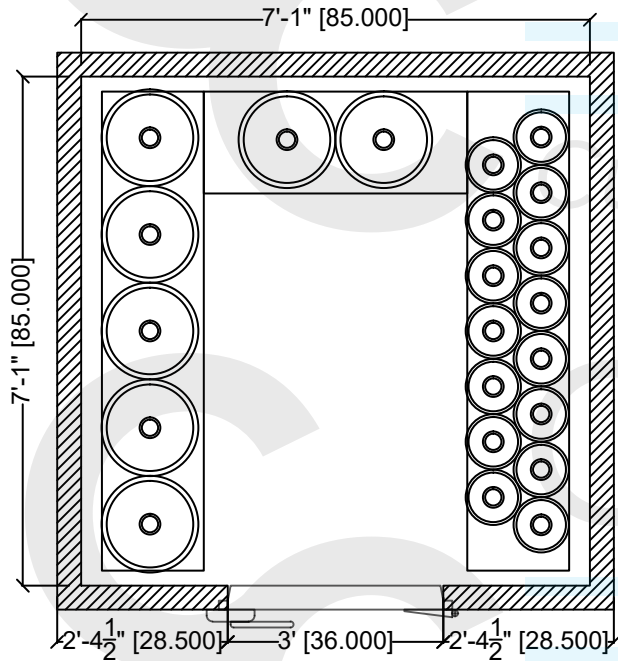

TOP VIEW - MODEL SHOWN: SKS

CAPACITY:
 FLOOR STORAGE (FIRST TIER): 12 KEGS, (-or- 39+ SIXTELS)
 KEG SHELF @ 31.5" AFF (SECOND TIER): 7 KEGS / 15 SIXTELS (as shown), (-or- 12 KEGS), (-or- 39 SIXTELS)

SERVICES: 4 - 12 TAPS

ELEVATION VIEW - LEFT/RIGHT WALLS

ELEVATION VIEW - BACK WALL

8x8 Pre-Planned Beer Cooler Shelving Package - A

TOP VIEW - MODEL SHOWN: SKSTCS / SKS

CAPACITY:
 FLOOR STORAGE (FIRST TIER): 12 KEGS, (-or-39+ SIXTELS)
 KEG SHELF @ 31.5" AFF (SECOND TIER): 7 KEGS / 15 SIXTELS (as shown), (-or- 12 KEGS), (-or- 39 SIXTELS)
 CASE SHELF @ 67.5" AFF (THIRD TIER): 14 CASES

SERVICES: 4 - 12 TAPS

ELEVATION VIEW - LEFT/RIGHT WALLS

ELEVATION VIEW - BACK WALL

8x8 Pre-Planned Beer Cooler Shelving Package - B

TOP VIEW - MODEL SHOWN: NLS

CAPACITY:
 FLOOR STORAGE (FIRST TIER): 18 KEGS (-or- 39+ SIXTELS)
 CASE SHELF @ 43.5" AFF (SECOND TIER): 42 CASES