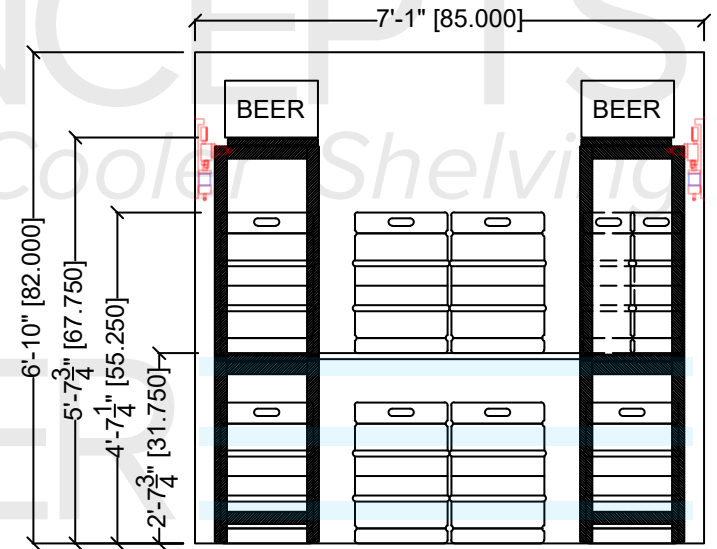

TOP VIEW - MODEL SHOWN: SKS

CAPACITY:
 FLOOR STORAGE (FIRST TIER): 12 KEGS, (-or- 39+ SIXTELS)
 KEG SHELF @ 31.5" AFF (SECOND TIER): 7 KEGS / 15 SIXTELS (as shown), (-or- 12 KEGS), (-or- 39 SIXTELS)

SERVICES: 4 - 12 TAPS

ELEVATION VIEW - LEFT/RIGHT WALLS

ELEVATION VIEW - BACK WALL

8x8 Pre-Planned Beer Cooler Shelving Package - A

TOP VIEW - MODEL SHOWN: SKSTCS / SKS

CAPACITY:
 FLOOR STORAGE (FIRST TIER): 12 KEGS, (-or-39+ SIXTELS)
 KEG SHELF @ 31.5" AFF (SECOND TIER): 7 KEGS / 15 SIXTELS (as shown), (-or- 12 KEGS), (-or- 39 SIXTELS)
 CASE SHELF @ 67.5" AFF (THIRD TIER): 14 CASES

SERVICES: 4 - 12 TAPS

ELEVATION VIEW - LEFT/RIGHT WALLS

ELEVATION VIEW - BACK WALL

8x8 Pre-Planned Beer Cooler Shelving Package - B

TOP VIEW - MODEL SHOWN: NLS

CAPACITY:
 FLOOR STORAGE (FIRST TIER): 18 KEGS (-or- 39+ SIXTELS)
 CASE SHELF @ 43.5" AFF (SECOND TIER): 42 CASES

SERVICES: 4 - 10 TAPS

ELEVATION VIEW - LEFT/RIGHT WALLS

ELEVATION VIEW - BACK WALL

8x8 Pre-Planned Beer Cooler Shelving Package - C